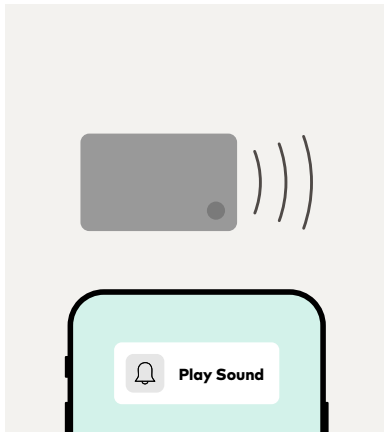

Track on the go

Enjoy the freedom of universal compatibility and keep tabs on your essentials wherever you go.

Find peace of mind

Let CARD keep an eye on your valuables and never worry about them again.

Gift freedom

The perfect gift for your friends and family who are always on the move.

HOW IT WORKS

To locate CARD, use the Apple Find My app or the Find Hub app on Android. To set up free extra features and customize CARD's settings, use the Chipolo companion app.

Find nearby

Ring your CARD and locate your misplaced item by sound.

Find far away

Use Apple's or Google's global finding network to find things anywhere in the world.

Find phone & more

Download the Chipolo companion app to get free extra features, like Call Your Phone, and customize CARD's settings.