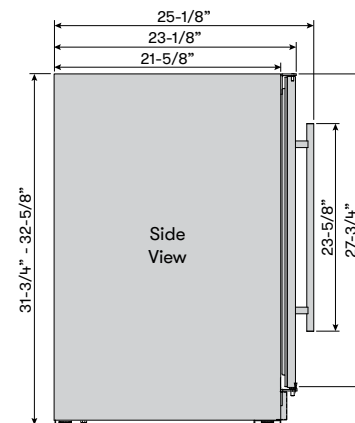

BRISAS ADA SINGLE ZONE BEVERAGE COOLER

brisas

BY ZEPHYR

BRISASBYZEPHYR.COM

MODEL
Beverage Display Cooler BBV24C01AG-ADA

Size 24"
Dimensions 23-7/8"W x 31-3/4"H x 23-1/8"D
Weight 101lbs.
Installation Type Compact / Built-in / Freestanding
Refrigerant Type R600a

FEATURES
Capacity 8 bottles (750 ml), 98 12oz cans
Volume 5.11 cu/ft
Temperature Range 34° - 50° F
Sound Level 40 dBA
Door Finish 304-grade Stainless + Glass
Cabinet Finish Black
Interior Finish Black
Field-Reversible Door Yes
Zero-Clearance Door Hinge Yes
Door Glass Dual-pane, Low-E Argon-filled*
Shelving 1 black wire rack w/ black trim
2 transparent-gray glass shelves
Controls Electronic Capacitive Touch
Lighting Blue LED
Door Open Alarm Yes, after 3 minutes
Sabbath Mode Yes
Commercial Certified Yes
Air Filtration Yes, w/ carbon filter
PreciseTemp™ Yes
Active Cooling Technology Yes
Vibration Dampening System Yes

AC POWER 115V, 60Hz at Max. 1.5A

OPTIONAL ACCESSORIES
Adjustable Drink Caddy PRDC-C03

WARRANTY 2 years parts, 5 years compressor
1 year labor

*Dual-pane, argon-filled glass improves insulation to minimize heat exchange and increases soundproofing characteristics. The Low-E coating helps minimize the amount of UV and infrared light that passes through the glass door.

Specifications subject to change, check zephyronline.com for up to date information.
Zephyr Ventilation | 2277 Harbor Bay Parkway, Alameda, CA 94502 | 888.880.VENT
support@brisasbyzephyr.com

MAR26.0101

ADA