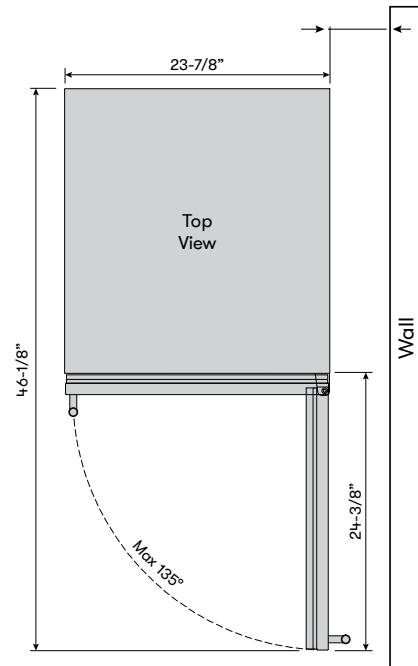

BRISAS ADA SINGLE ZONE BEVERAGE COOLER

brisas

BY ZEPHYR

BRISASBYZEPHYR.COM

MODEL
Beverage Display Cooler BBV24C01AG-ADA

Size 24"
Dimensions 23-7/8"W x 31-3/4"H x 23-1/8"D
Weight 101lbs.
Installation Type Compact / Built-in / Freestanding
Refrigerant Type R600a

FEATURES
Capacity 8 bottles (750 ml), 98 12oz cans
Volume 5.11 cu/ft
Temperature Range 34° - 50° F
Sound Level 40 dBA
Door Finish 304-grade Stainless + Glass
Cabinet Finish Black
Interior Finish Black
Field-Reversible Door Yes
Zero-Clearance Door Hinge Yes
Door Glass Dual-pane, Low-E Argon-filled*
Shelving 1 black wire rack w/ black trim
2 transparent-gray glass shelves
Controls Electronic Capacitive Touch
Lighting Blue LED
Door Open Alarm Yes, after 3 minutes
Sabbath Mode Yes
Commercial Certified Yes
Air Filtration Yes, w/ carbon filter
PreciseTemp™ Yes
Active Cooling Technology Yes
Vibration Dampening System Yes

AC POWER 115V, 60Hz at Max. 1.5A

OPTIONAL ACCESSORIES
Adjustable Drink Caddy PRDC-C03

WARRANTY 2 years parts, 5 years compressor
1 year labor

*Dual-pane, argon-filled glass improves insulation to minimize heat exchange and increases soundproofing characteristics. The Low-E coating helps minimize the amount of UV and infrared light that passes through the glass door.

Specifications subject to change, check zephyronline.com for up to date information.
Zephyr Ventilation | 2277 Harbor Bay Parkway, Alameda, CA 94502 | 888.880.VENT
support@brisasbyzephyr.com

MAR26.0101

ADA