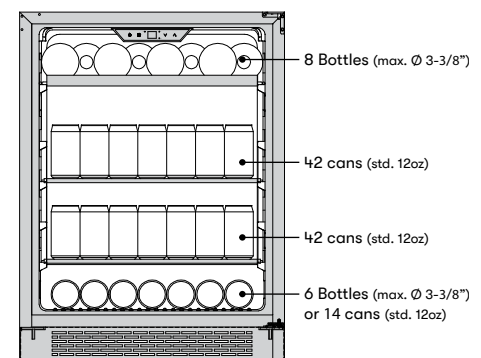

BRISAS ADA SINGLE ZONE BEVERAGE COOLER

brisas

BY ZEPHYR

BRISASBYZEPHYR.COM

MODEL
Beverage Display Cooler BBV24C01AG-ADA

Size 24"
Dimensions 23-7/8"W x 31-3/4"H x 23-1/8"D
Weight 101lbs.
Installation Type Compact / Built-in / Freestanding
Refrigerant Type R600a

FEATURES
Capacity 8 bottles (750 ml), 98 12oz cans
Volume 5.11 cu/ft
Temperature Range 34° - 50° F
Sound Level 40 dBA
Door Finish 304-grade Stainless + Glass
Cabinet Finish Black
Interior Finish Black
Field-Reversible Door Yes
Zero-Clearance Door Hinge Yes
Door Glass Dual-pane, Low-E Argon-filled*
Shelving 1 black wire rack w/ black trim
2 transparent-gray glass shelves
Controls Electronic Capacitive Touch
Lighting Blue LED
Door Open Alarm Yes, after 3 minutes
Sabbath Mode Yes
Commercial Certified Yes
Air Filtration Yes, w/ carbon filter
PreciseTemp™ Yes
Active Cooling Technology Yes
Vibration Dampening System Yes

AC POWER 115V, 60Hz at Max. 1.5A

OPTIONAL ACCESSORIES
Adjustable Drink Caddy PRDC-C03

WARRANTY 2 years parts, 5 years compressor
1 year labor

*Dual-pane, argon-filled glass improves insulation to minimize heat exchange and increases soundproofing characteristics. The Low-E coating helps minimize the amount of UV and infrared light that passes through the glass door.

Specifications subject to change, check zephyronline.com for up to date information.
Zephyr Ventilation | 2277 Harbor Bay Parkway, Alameda, CA 94502 | 888.880.VENT
support@brisasbyzephyr.com

MAR26.0101

ADA