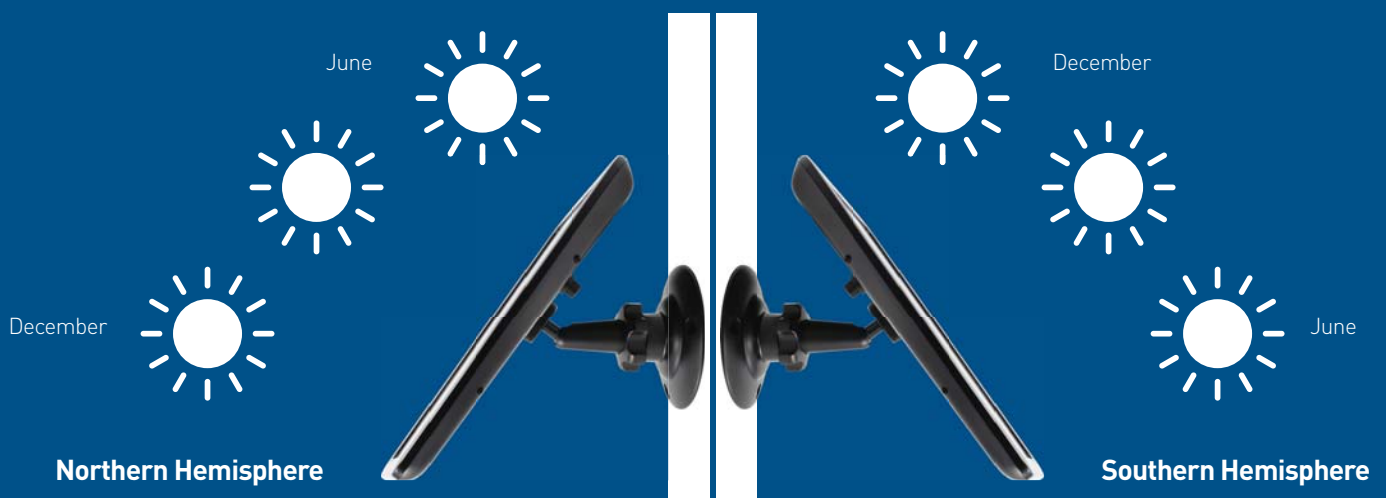

Solar Panel

For the Smart Security Camera

* Camera sold separately

Weatherproof

Mount outside in any conditions

Adjustable Bracket

Adjust the angle to receive maximum sunlight

Swann's Solar Panel is the perfect accessory for your Smart Security Camera. Simply connect the Camera via the included USB Charging Cable to the panel & after exposure to direct sunlight the Camera's battery will be charged & ready to operate. It's security made smarter by the sun!

Perfect for the outdoors

Never worry about re-charging again!

Solar Panel

For the Smart Security Camera

What's in the box?

- Outdoor Solar Panel
- Mounting Bracket
- Charging Cable 10ft/3m
- Mounting Screws & Accessories
- Quick Start Guide

Optimize the output of your Solar Panel

- Ideally, place your Solar Panel in different locations during summer & winter
- Wipe clean the panel of any debris or dust collected, every other month

Item Code