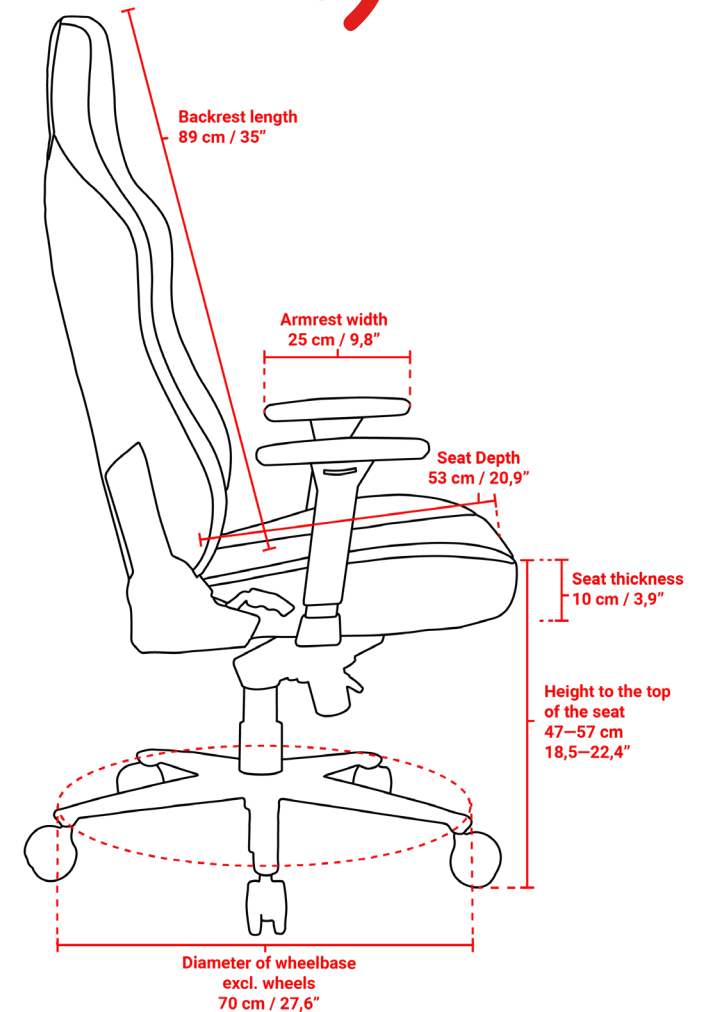

Netto Weight

27,5kg / 60,6 lbs

Gross Weight

29,5kg / 65 lbs

Box Dimension

89 x 74 x 35,5 cm

35 x 29 x 14 inches

Container 40ft

N/A

SKU/EAN

● VERNAZZA-XL-SFB-DG.....850047390387

Frame material.....Metal
 Wheel base.....Aluminium
 Upholstery.....Soft Fabric™

Density seat.....70kg/m³
 Density backrest.....65kg/m³

Armrest.....3D
 Tilt angle.....12°
 Tilt lock.....Yes
 Tilt angle lock.....Yes
 Backrest max angle.....165°
 Gas lift.....Class 4

Lumbar cushion.....Yes
 Headrest.....Yes

Weight capacity.....170kg / 375lbs.

Box Dimension