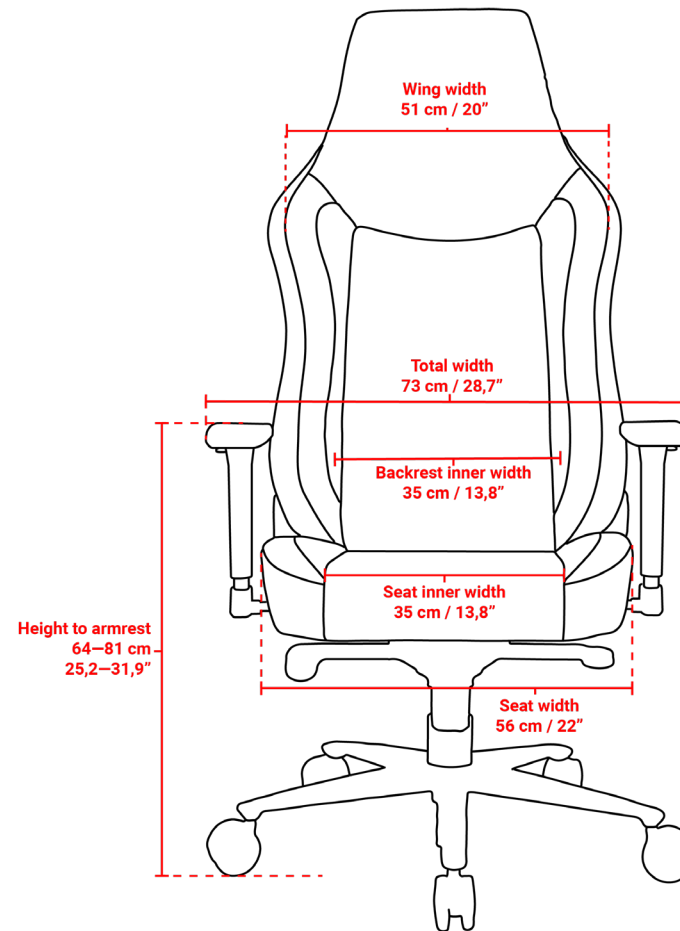

Netto Weight

27,5kg / 60,6 lbs

Gross Weight

29,5kg / 65 lbs

Box Dimension

89 x 74 x 35,5 cm

35 x 29 x 14 inches

Container 40ft

N/A

SKU/EAN

● VERNAZZA-XL-SFB-DG.....850047390387

Frame material.....Metal
 Wheel base.....Aluminium
 Upholstery.....Soft Fabric™

Density seat.....70kg/m³
 Density backrest.....65kg/m³

Armrest.....3D
 Tilt angle.....12°
 Tilt lock.....Yes
 Tilt angle lock.....Yes
 Backrest max angle.....165°
 Gas lift.....Class 4

Lumbar cushion.....Yes
 Headrest.....Yes

Weight capacity.....170kg / 375lbs.

Box Dimension