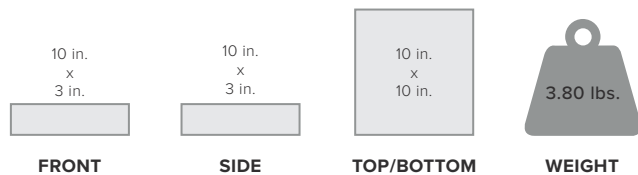

Specifications

MODEL NUMBER	470254*	
FREQUENCIES	Band 12/17	700 MHz
	Band 13	700 MHz
	Band 5	850 MHz
	Band 4	1700/2100 MHz
	Band 25*/2	1900 MHz
MAX GAIN	50 dB	
IMPEDANCE	50 Ohm	
POWER	5V/ 4.5A	
CONNECTORS	SMB	
BOOSTER DIMENSIONS	6 x 4.5 x 1.5 in	
BOOSTER WEIGHT	1.80 lbs	

*New frequency band utilized by Drive Reach.

Installation

- 1 Receives signal:** The powerful antenna reaches out to access all cellular voice and data, including 4G LTE and 3G, and delivers it to the booster.
- 2 Boost signal:** The booster receives the signal, amplifies it, and serves as a relay between your phone and the nearest cell tower.
- 3 Broadcasts signal:** Your devices get a stronger signal, and calls and data are fed through the booster back to the network.

Available Accessories

NMO Soft Install Bundle
900037¹

Package Dimensions

10 L x 10 W x 3 H

MASTER CARTON: 36 L x 17 W x 13 H | 51.1 lbs. | QTY 13

Support

2-Year Warranty from Purchase.

Website: <https://www.signalbooster.com>