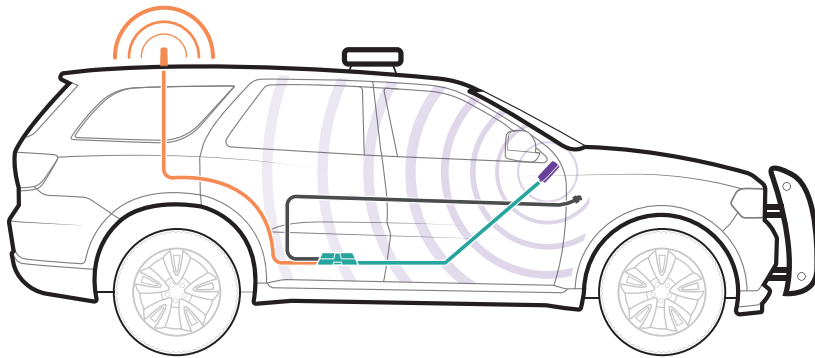

Installation