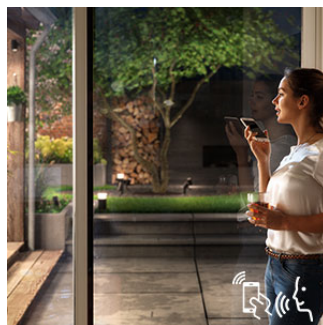

Warm to cool white light

Extend your evenings with Philips Hue outdoor lighting. Set the right ambiance on your patio, balcony or porch and relax. From the warm white light of a summer sun, to the ice cool daylight of winter: you can enjoy any shade of white light to fit your mood throughout the year.

Special occasions

Family or friends coming over? Set your outdoor lights to match the occasion. Whether it's a cozy dinner on the balcony, a BBQ on the patio or party in the backyard, you can add a touch of magic to every get-together with Philips Hue. Create colorful scenes or slow-moving dynamic effects to enjoy these special moments to the fullest.

Control it your way

Connect your Philips Hue lights with the Bridge and start discovering the endless possibilities. Control your lights from your smartphone or tablet via the Philips Hue app, or add the indoor switches to your system to change your lights. Set timers, notifications, alarms, and more for the full Philips Hue experience. Philips Hue even works with Amazon Alexa, Apple Homekit and

the Google Assistant to allow you to control your lights with your voice.

Welcome you home

Experience the comfort of your lights turning on automatically when you arrive and turning off when you leave. Unpack your car, enter your house, all with the comfort of the right light. Just set the Hue app to Home or Away mode to switch on all your lights, or let geolocation do it for you, all without touching a button. It's as easy as that.