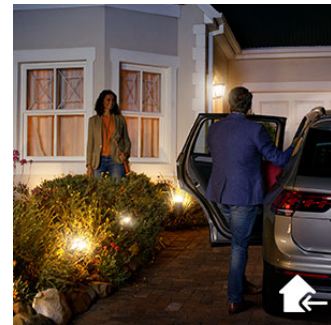

Special occasions

Family or friends coming over? Set your outdoor lights to match the occasion. Whether it's a cozy dinner on the balcony, a BBQ on the patio or party in the backyard, you can add a touch of magic to every get-together with Philips Hue. Create colorful scenes or slow-moving dynamic effects to enjoy these special moments to the fullest.

Control it your way

Connect your Philips Hue lights with the Bridge and start discovering the endless possibilities. Control your lights from your smartphone or tablet via the Philips Hue app, or add the indoor switches to your system to change your lights. Set timers, notifications, alarms, and more for the full Philips Hue experience. Philips Hue even works with Amazon Alexa, Apple Homekit and

the Google Assistant to allow you to control your lights with your voice.

Welcome you home

Experience the comfort of your lights turning on automatically when you arrive and turning off when you leave. Unpack your car, enter your house, all with the comfort of the right light. Just set the Hue app to Home or Away mode to switch on all your lights, or let geolocation do it for you, all without touching a button. It's as easy as that.