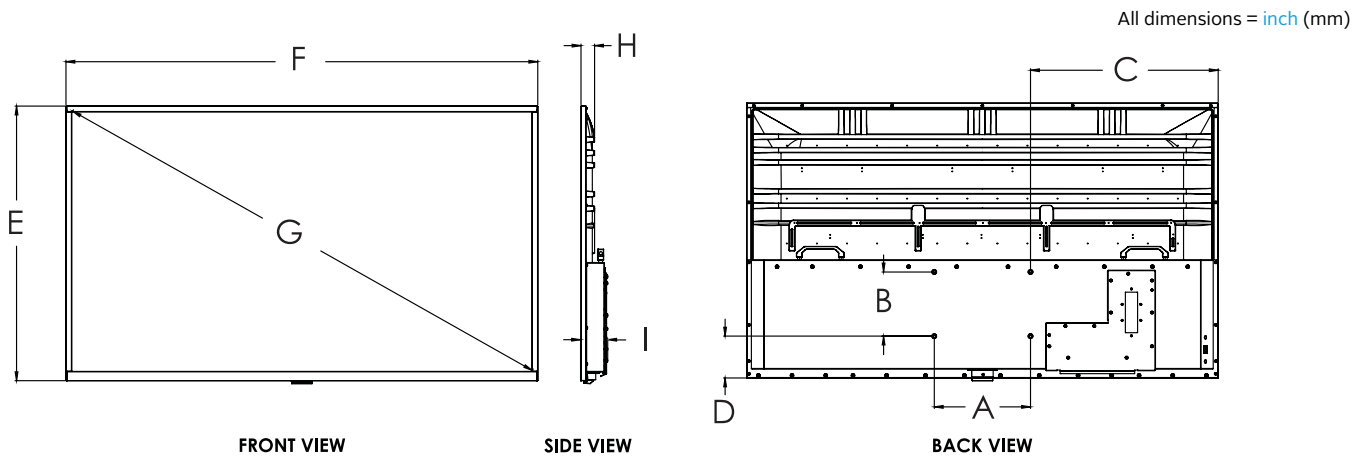

Input/Output Connections

TV FORMATS	2160p, 1080p, 1080i, 720p, 480p, 480i
TV INPUT	Coax, 75 ohm (x1) NTSC, ATSC, 256-QAM
HDMI INPUT	HDMI (x3) (HDMI 2.1 with HDCP 2.2) (eARC on HDMI 2)
SIMPLINK (HDMI-CEC)	HDMI 1,2,3
CVBS INPUT	RCA (x1)
LAN	RJ45 (x1)
ANALOG AUDIO INPUT	RCA (x1)
ANALOG AUDIO OUT	3.5mm Stereo Jack (x1)
USB 2.0	USB A (x2)
DIGITAL AUDIO OUTPUT	Optical (x1)
WiFi	2.4GHz/5GHz, IEEE 802.11 a/b/g/h/n/ac
BLUETOOTH	2.4GHz, v5
I/O RS232:	DB9 (x1)

Package Specifications

	PACKAGE SIZE (W x H x D)	PACKAGE SHIP WEIGHT	PACKAGE UPC CODE	PACKAGE CONTENTS	UNITS IN PACKAGE
ODTV5504:	53.97" x 33.30" x 8.97" (1371 x 846 x 228mm)	59.5lb (26.99kg)	735029354512	Display, Outdoor Rated Smart TV Remote, Magic Remote™, Outdoor Tilting TV Wall Mount and QR Code Insert	1
ODTV6504:	62.51" x 38.46" x 8.97" (1588 x 977 x 228mm)	78lb (35.38kg)	735029354604		
ODTV7504:	71.96" x 44.01" x 11.22" (1828 x 1118 x 285mm)	116.5lb (52.84kg)	735029360476		

Accessories

ACCD-DC553: Neptune™ Universal Dust Cover for 55" Neptune™ Outdoor TVs
ACCD-DC653: Neptune™ Universal Dust Cover for 65" Neptune™ Outdoor TVs
ACCD-DC753: Neptune™ Universal Dust Cover for 75" Neptune™ Outdoor TVs
NTSB150: Neptune™ Outdoor Soundbar

OCMUA: Neptune™ Outdoor TV Ceiling Mount for 43" to 75" TVs
OWMTL: Neptune™ Outdoor Universal Tilt Wall Mount for 32" to 75" TVs
OWMAM: Neptune™ Outdoor Articulating Wall Mount for 42" to 75" TVs

Display Size	DIMENSION "A"	DIMENSION "B"	DIMENSION "C"	DIMENSION "D"	DIMENSION "E"	DIMENSION "F"	DIMENSION "G"	DIMENSION "H"	DIMENSION "I"
ODTV5504:	11.81" (300mm)	7.87" (200mm)	18.65" (474mm)	4.61" (117mm)	28.54" (725mm)	49.09" (1247mm)	54.64" (1388mm)	1.61" (41mm)	3.11" (79mm)
ODTV6504:	11.81" (300mm)	7.87" (200mm)	22.89" (582mm)	5.42" (138mm)	33.31" (846mm)	57.59" (1463mm)	64.53" (1639mm)	1.61" (41mm)	3.11" (79mm)
ODTV7504:	15.75" (400mm)	7.87" (200mm)	25.27" (642mm)	7.45" (189mm)	38.18" (970mm)	66.29" (1684mm)	74.52" (1893mm)	2.0" (51mm)	4.01" (102mm)

Visit neptuneTV.com to see the complete line of outdoor AV solutions, including outdoor-rated TVs, mounts, and accessories.

Peerless-AV
2300 White Oak Circle
Aurora, IL 60502 USA
(800) 865-2112
(630) 375-5100

Peerless-AV Latin America
Av. de las Industrias 413
Parque Industrial Escobedo
General Escobedo, N.L.,
México, 66062
+52 (81) 8384-8300