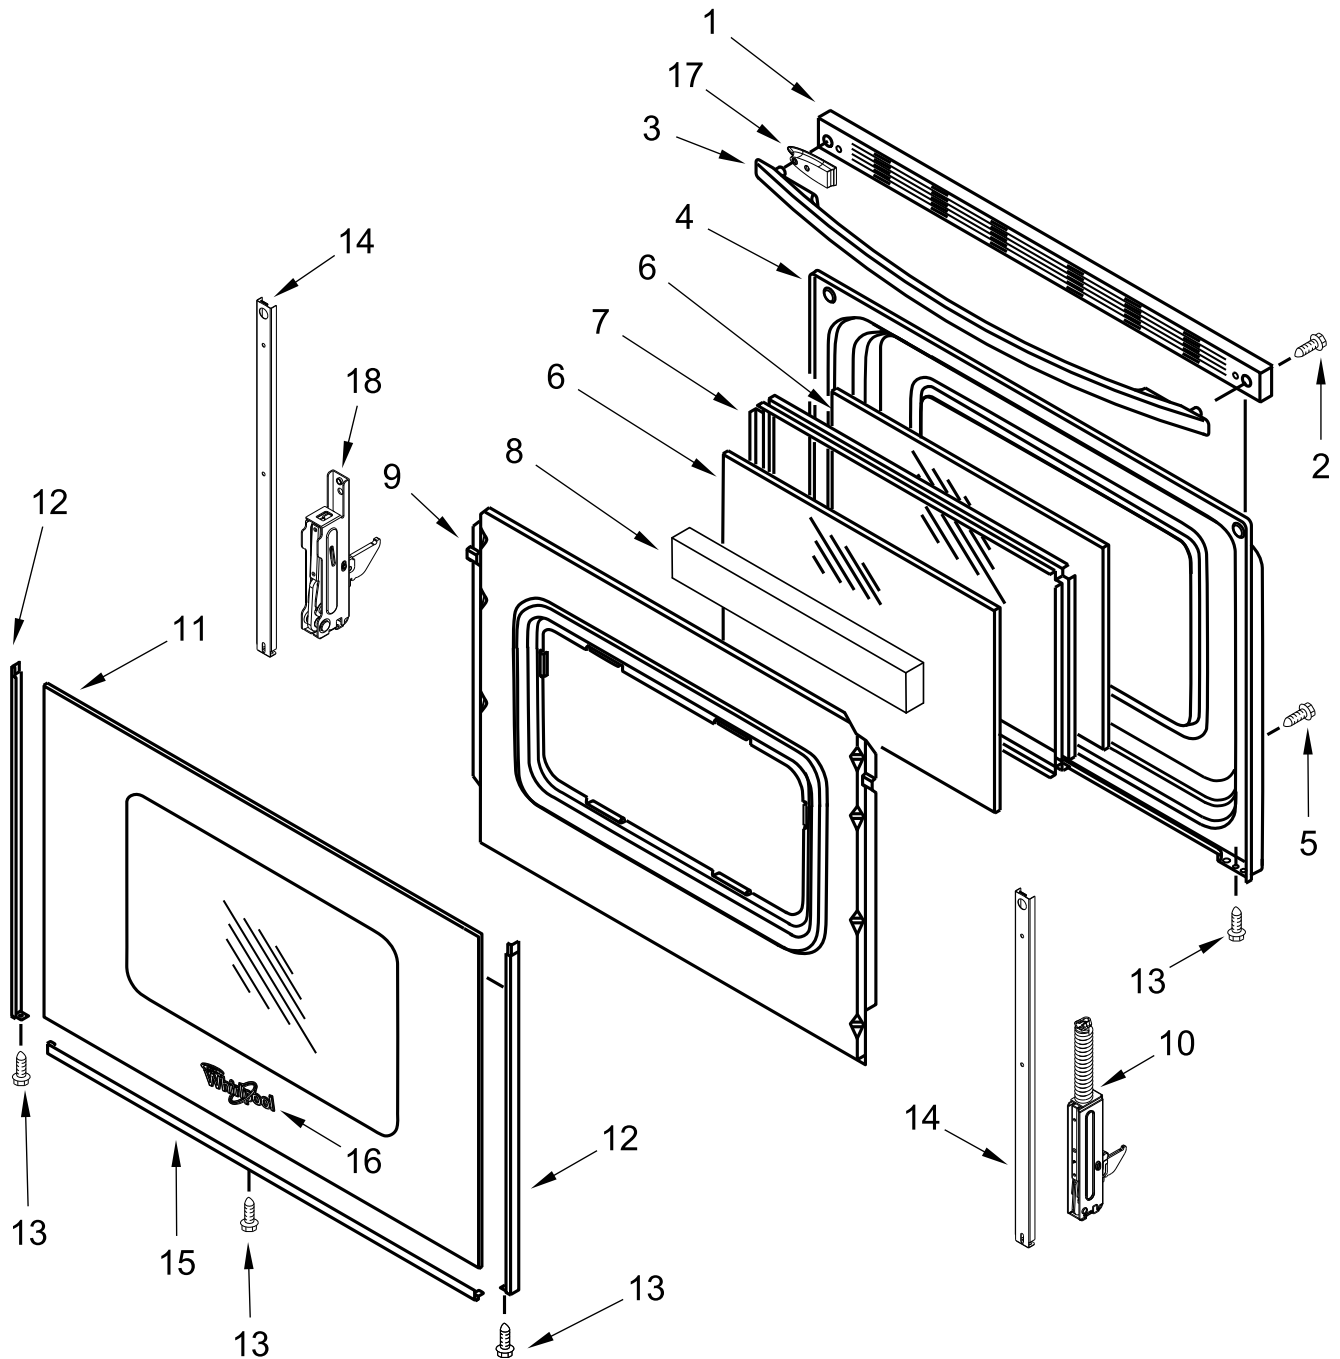

DOOR PARTS

DOOR PARTS

<u>Illus. No.</u>	<u>Part No.</u>	<u>Description</u>
1		Trim, Top
	W10310922	Black
	W10310920	White
2	W10480830	Screw
3		Handle, Door
	W11022643	Black
	W11022644	White
4	9761344	Liner, Door
5	W10031790	Screw
6	W11044424	Glass, Inner
7	W10316950	Frame, Glass
8	W10278991	Insulation, Door Strip

<u>Illus. No.</u>	<u>Part No.</u>	<u>Description</u>
9	9761357	Retainer, Insulation
10	W10299224	Hinge, Active (With Spring)
11		Glass, Outer Door
	W10884159	Black
	W10409945	White
12		Trim, Door
	W10746436	Black (Left)
	W10746435	Black (Right)
	8523172	White (Left)
	8523166	White (Right)

<u>Illus. No.</u>	<u>Part No.</u>	<u>Description</u>
13	W10327235	Screw
14	W10544179	Strap, Door
15		Trim, Bottom
	8523177	Black
	8523175	White
16	W10884775	Nameplate
17		Standoff, Handle
	W11037027	Black
	W11037028	White
18	W10299227	Hinge, Door (Passive)