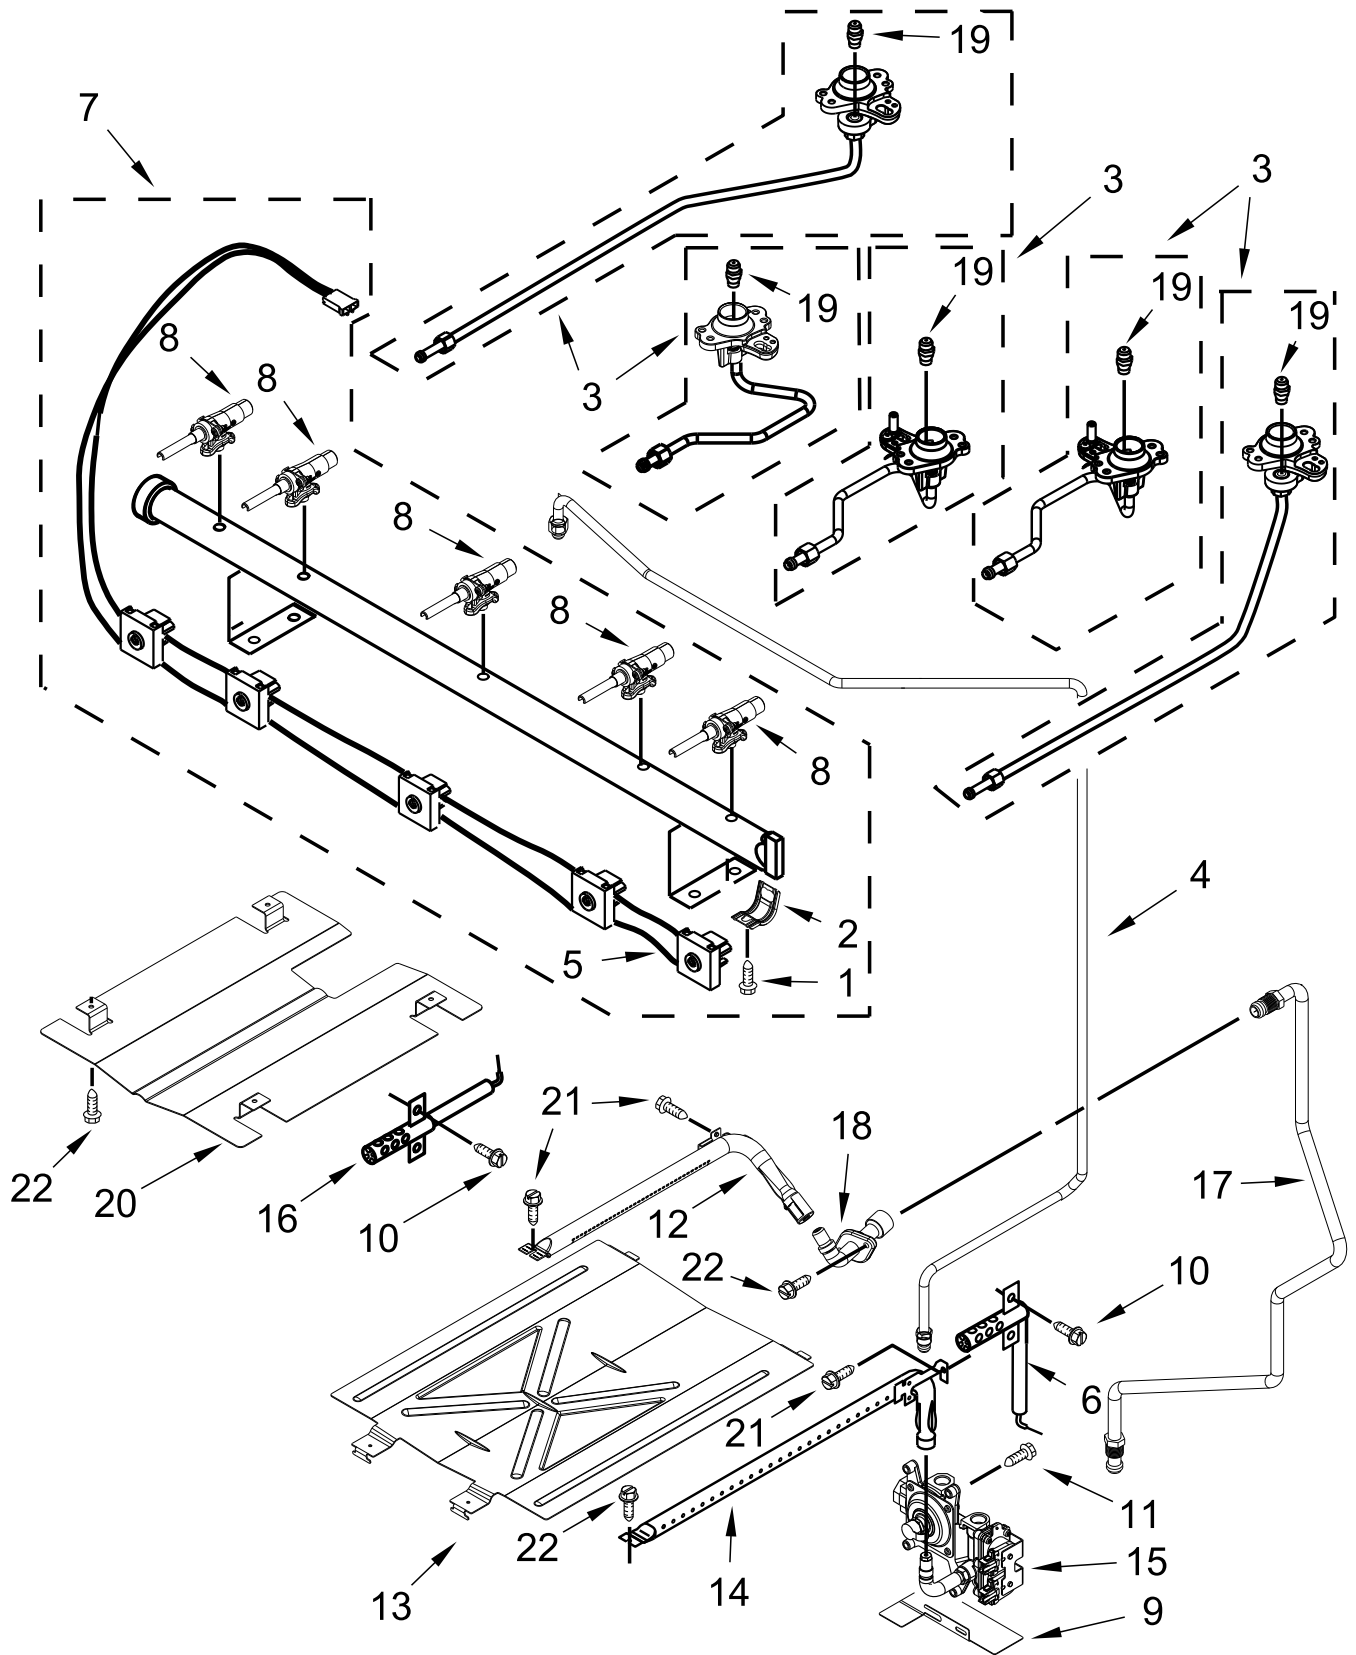

MANIFOLD PARTS