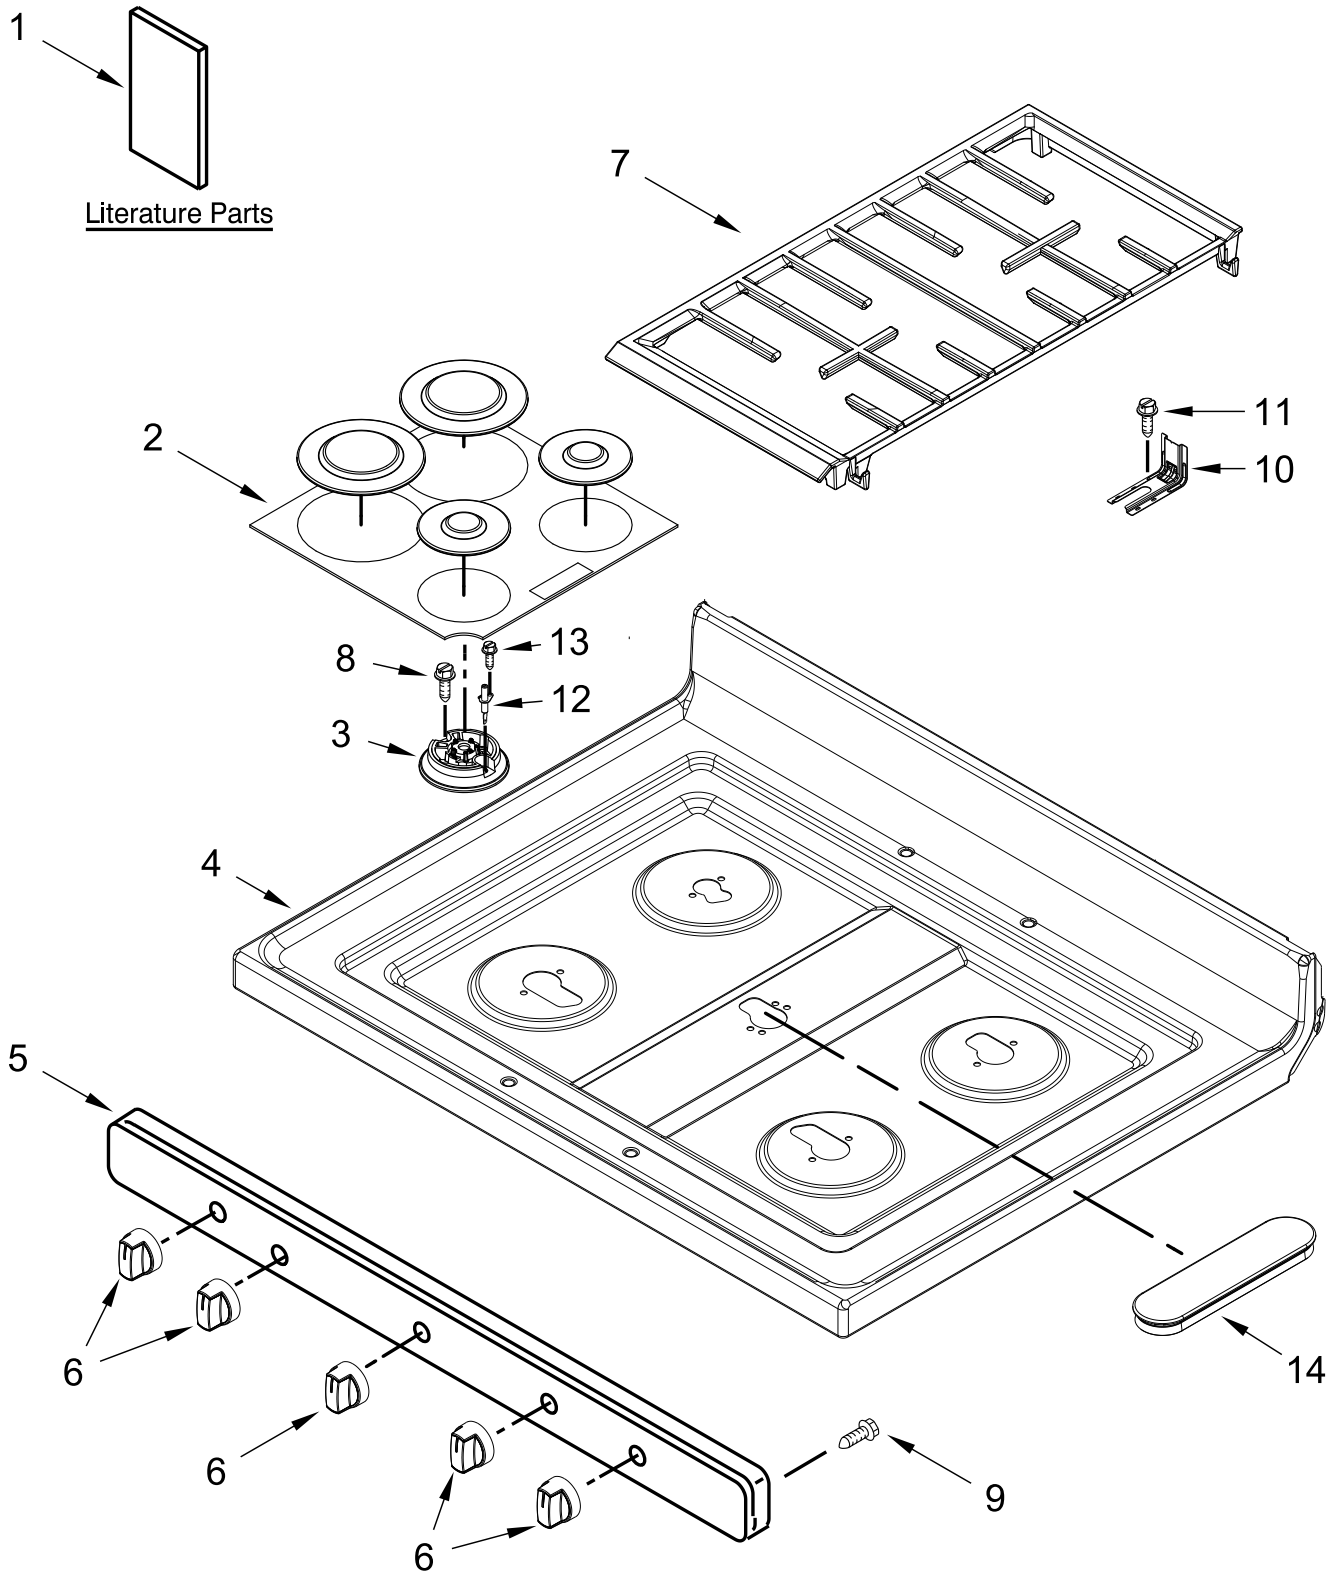

COOKTOP PARTS