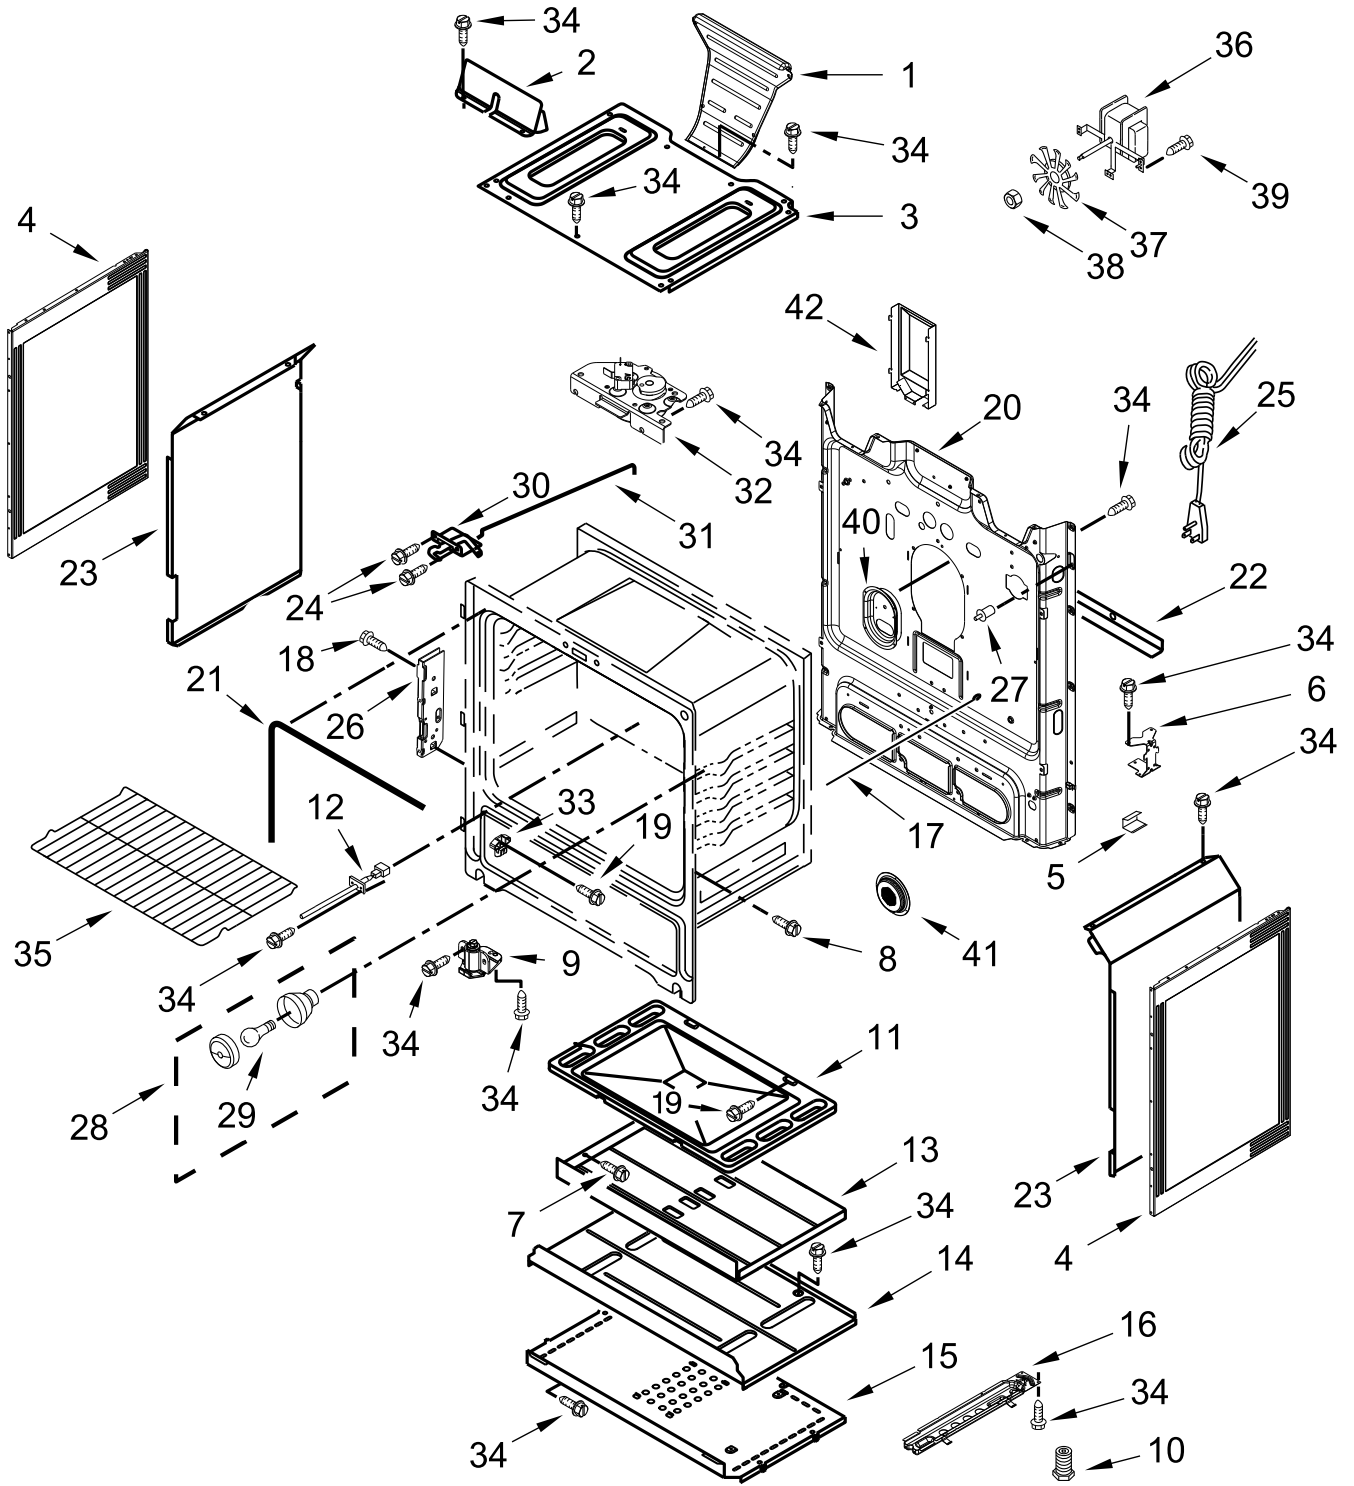

CHASSIS PARTS

CHASSIS PARTS

<u>Illus.</u> <u>No.</u>	<u>Part No.</u>	<u>Description</u>	<u>Illus.</u> <u>No.</u>	<u>Part No.</u>	<u>Description</u>	<u>Illus.</u> <u>No.</u>	<u>Part No.</u>	<u>Description</u>
1	W10153186	Box, Flue	16	W10390008	Assembly, Base Rail (Left)	30	9761013	Assembly, Door Latch (Front)
2	8272747	Shield, Flue				31	W10078370	Rod, Push Latch
3	8273036	Box-Burner, Gas Sealed		W10390007	Assembly, Base Rail (Right)	32	W10107820	Assembly, Door Latch (Rear)
4		Panel, Side	17	9757239	Rod, Door Switch	33	W10674705	Glide, Drawer Front
	W10162245	Black	18	W10031780	Screw	34	3196178	Screw
	W10575396	White	19	3400080	Screw	35	W10268578	Rack, Oven
5	W10137382	Clip, Panel	20	W10416099	Main, Back	36	W10167915	Fan Motor, Conv
6	8523249	Bracket, Manifold	21	W10658354	Seal, Door	37	W10116351	Blade, Fan
7	W10362924	Screw	22	W10435470	Brace, Main Back	38	W10213748	Nut
8	3196560	Screw	23	9761449	Retainer, Insulation (Left)	39	4449809	Screw
9	W10341186	Assembly, Front Foot		9761448	Retainer, Insulation (Right)	40	W10134126	Bracket, Fan
10	W10058460	Foot, Leveling				41	W10134124	Cover, Conv Fan
11	3195097	Bottom, Oven	24	3196560	Screw	42	W10158780	Cover, Rear Fan
12	W10586204	Sensor	25	W10624590	Cord, Power			FOLLOWING PARTS NOT ILLUSTRATED
13	8053967	Baffle, Burner Oven	26	W10289077	Receiver, Hinge		8524099	Insulation, Wrap
14	8053969	Shield, Heat	27	W10627802	Switch, Door		W10180437	Insulation, Back
15	8053968	Shield, Lower	28	W10454648	Assembly, Light			
			29	311255	Bulb, Oven Light