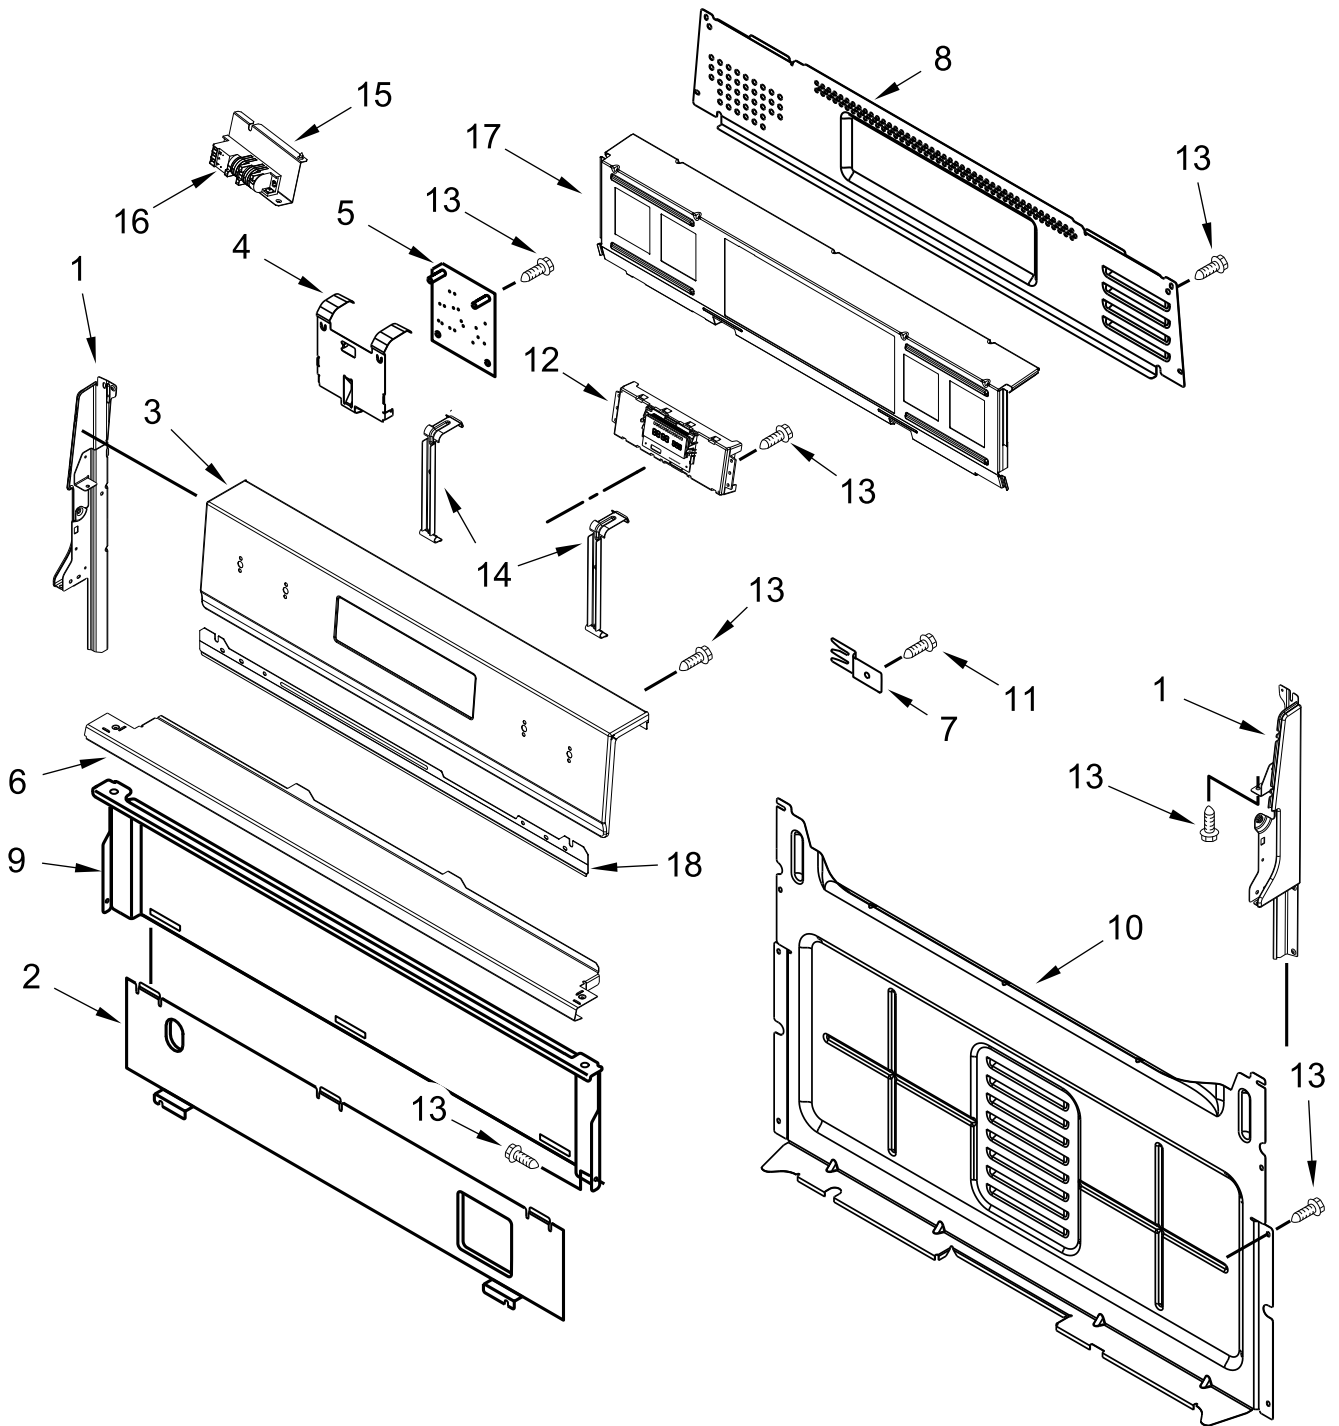

CONTROL PANEL PARTS