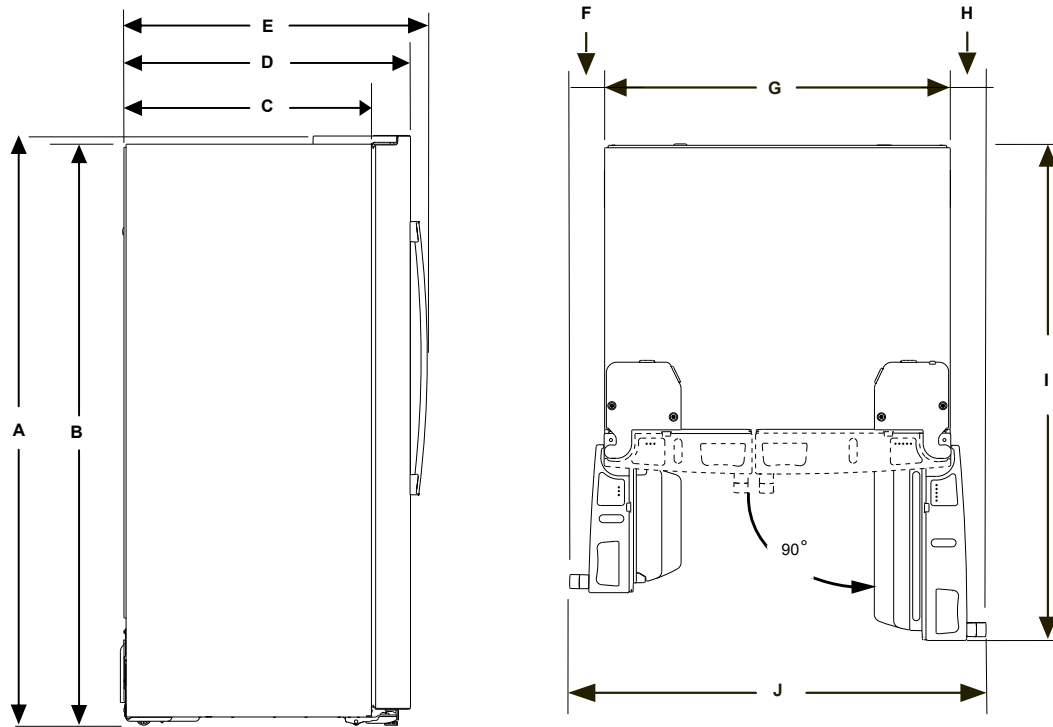

GZS24N

GE® 23.6 Cu. Ft. Counter-Depth Side-By-Side Refrigerator with Extra Tall Dispenser and In-Door Icemaker

Dimensions and Installation Information (inches)

Product Dimensions	Inches
Height to top of hinge and door (A)	69-15/16
Height to top of case (B)	68-15/16
Case depth without doors, without handles (C)	25-1/16
Depth with doors, without handles (D)	29-5/8
Overall depth with doors and handles (E)	31-5/8
Clearance from side of case to adjacent wall with freezer door open 90° (F)	3-11/16
Overall case width (G)	35-3/4
Clearance from side of case to adjacent wall with fresh food door open 90° (H)	3-3/4
Total depth with fresh food door open 90° (I)	46-7/8
Width with doors open 90°, including handles (J)	43-1/8

Total Product Dimensions (WxHxD)
35-3/4" x 69-15/16" x 31-5/8"

Air Clearances	Inches
Each side	1/8
Top	1
Back	2

Water hook-ups fit in back air clearance when calculating installation depth.

Allow additional space for any necessary leveling adjustments.