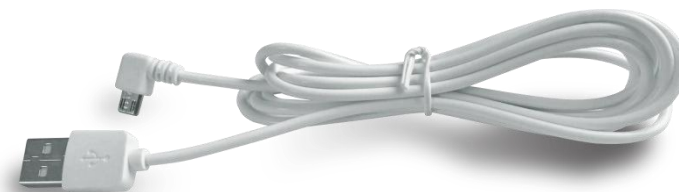

Wander Light

Lightweight and easy to carry, the Wander Light can easily go where you go with convenient charge and go capability and a lightweight body. Sleek stainless steel handle adds a modern statement to its organic shaped design. Choose from an array of colors to suit or create your mood.

LED Colors: **16**

Color Modes: **5 (Solid, Flash, Strobe, Fade, Smooth)**

Mooni Remotes | Micro USB Cord

Many of Mooni's products have several settings, such as brightness, different colors and programmed light displays. We have designed and developed our new patented remotes to be slim and functional, all in accordance with Scandinavian design tradition. The remotes can be paired with all Bluetooth speakers and many of our lanterns and are included with all products that require a remote control.

Mooni Speaker Remote

Battery: **CR2032 210mAh 3V Lithium**

Radius: **26'**

Dimensions: **(L) 4.8" | (D) 1.7" | (H) 0.6"**

Materials: **ABS**

Top Functions: **Lantern Control**

Bottom Functions: **Speaker Control**

Mooni Micro USB Cord

Dimensions: **(L) 6.5'**

Materials: **PVC & Copper**

Mooni Lantern Remote

Battery: **CR2032 210mAh 3V Lithium**

Radius: **26'**

Dimensions: **(L) 4.8" | (D) 1.7" | (H) 0.6"**

Materials: **ABS**