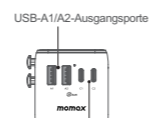

USB-A1/A2 Ausgangsporte