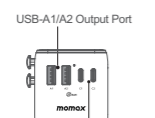

EN INSTRUCTION MANUAL

INSTRUCTION FOR USE

1. Connect the charger to the power socket with AC supply.
2. Connect the charger to a laptop, tablet, smartphone or other device through a USB cable.
3. Remove the charger from the power socket when charging is completed.

* Some of the functions may not be able to use due to regional restrictions.

Simply slide buttons to switch between plugs.

USB-A1/A2 Output Port