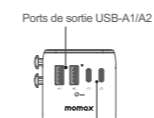

WARNING

ENTSORGUNG ELEKTRONISCHER PRODUKTE

GARANTIEBEDINGUNGEN

FR MANUEL D'INSTRUCTIONS

INSTRUCTIONS POUR L'UTILISATION

Il suffit de glisser les boutons pour changer entre les prises.

Ports de sortie USB-A1/A2