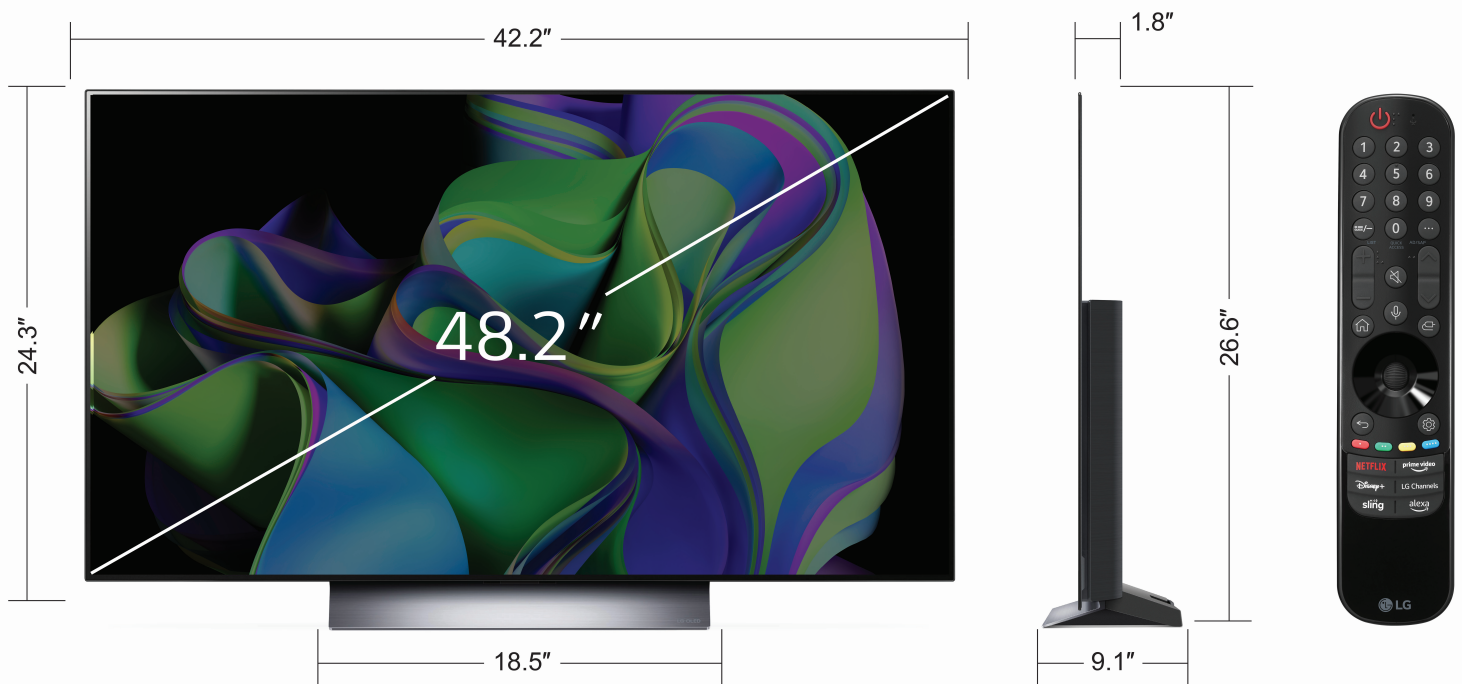

# LG OLED

OLED48C3

48" Class  
(48.2" Diag)

## Dimensions (Inches W x H x D)

42.2 x 24.3 x 1.8 (without stand)

42.2 x 26.6 x 9.1 (with stand)

18.5 x 9.1 (stand footprint)