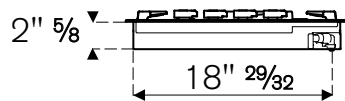

INSTALLATION INSTRUCTIONS

QB30M 4 00 X

Bertazzoni recommends to operate the appliance after it has been installed in a cabinet.

The kitchen cabinets shall be made of materials capable of withstanding temperatures at least 117°F (65°C) above room temperature in order to avoid possible damage to the cabinets during appliance usage.

Disclaimer: while every effort has been made to insure the accuracy of the information contained in this brochure, Fratelli Bertazzoni reserves the right to change any part of the information at any time without notice.

Fratelli Bertazzoni, Bertazzoni and the winged wheel brand icon are registered trademarks of Bertazzoni Spa.