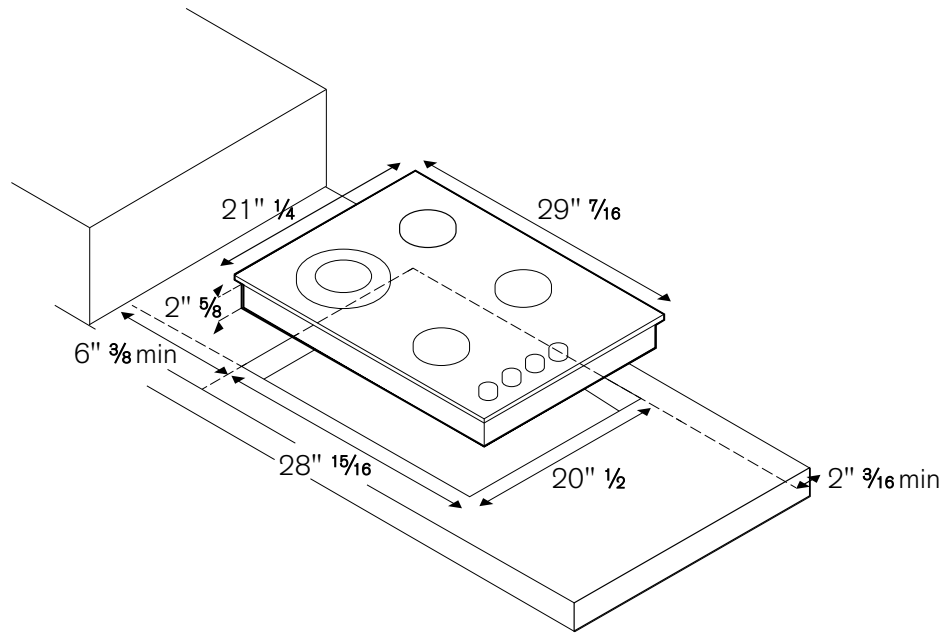

INSTALLATION INSTRUCTIONS

QB30M 4 00 X

Bertazzoni recommends to operate the appliance after it has been installed in a cabinet.

The kitchen cabinets shall be made of materials capable of withstanding temperatures at least 117°F (65°C) above room temperature in order to avoid possible damage to the cabinets during appliance usage.

Disclaimer: while every effort has been made to insure the accuracy of the information contained in this brochure, Fratelli Bertazzoni reserves the right to change any part of the information at any time without notice.

Fratelli Bertazzoni, Bertazzoni and the winged wheel brand icon are registered trademarks of Bertazzoni Spa.