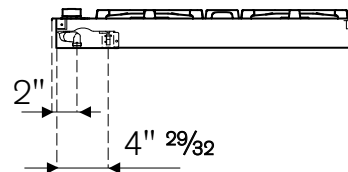

INSTALLATION INSTRUCTIONS

QB30M 4 00 X

Bertazzoni recommends to operate the appliance after it has been installed in a cabinet.

The kitchen cabinets shall be made of materials capable of withstanding temperatures at least 117°F (65°C) above room temperature in order to avoid possible damage to the cabinets during appliance usage.

Disclaimer: while every effort has been made to insure the accuracy of the information contained in this brochure, Fratelli Bertazzoni reserves the right to change any part of the information at any time without notice.

Fratelli Bertazzoni, Bertazzoni and the winged wheel brand icon are registered trademarks of Bertazzoni Spa.