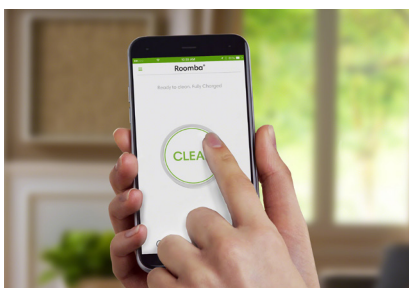

Simple

The iRobot HOME App lets you Clean and Schedule conveniently—anytime, anywhere.* Or just press CLEAN on the robot.

*Some features available only through the iRobot HOME App.

Clean

The patented 3-Stage Cleaning System uses Dual Multi-Surface Brushes, a specially designed Edge-Sweeping Brush, and vacuum suction to attack everything from small particles to large debris on your carpets and hard floors.

Roomba® robot vacuums help you keep up with everyday mess.

Smart: Seamlessly navigates under and around furniture

Simple: Just press CLEAN

Clean: The patented 3-Stage Cleaning System removes everything from small dust to large debris from your floors

Roomba® 675 specific features:

iAdapt® Navigation

- Navigates under and around furniture
- Low-profile design
- Avoids stairs and other drop-offs
- The robot will recognize and focus on high-traffic areas where dirt collects using Dirt Detect™ Technology

iRobot HOME App:

- Connect to clean from anywhere
- Preset to clean on a schedule, up to 7x per week
- Status monitor and reporting
- App-based support

Patented 3-Stage Cleaning System:

- Edge-Sweeping Brush sweeps debris away from edges and corners
- Multi-Surface Brushes work together to lift dirt, dust, and hair from carpet fibers and hard floor surfaces
- Vacuum suction works to pull in dust, dirt, and debris