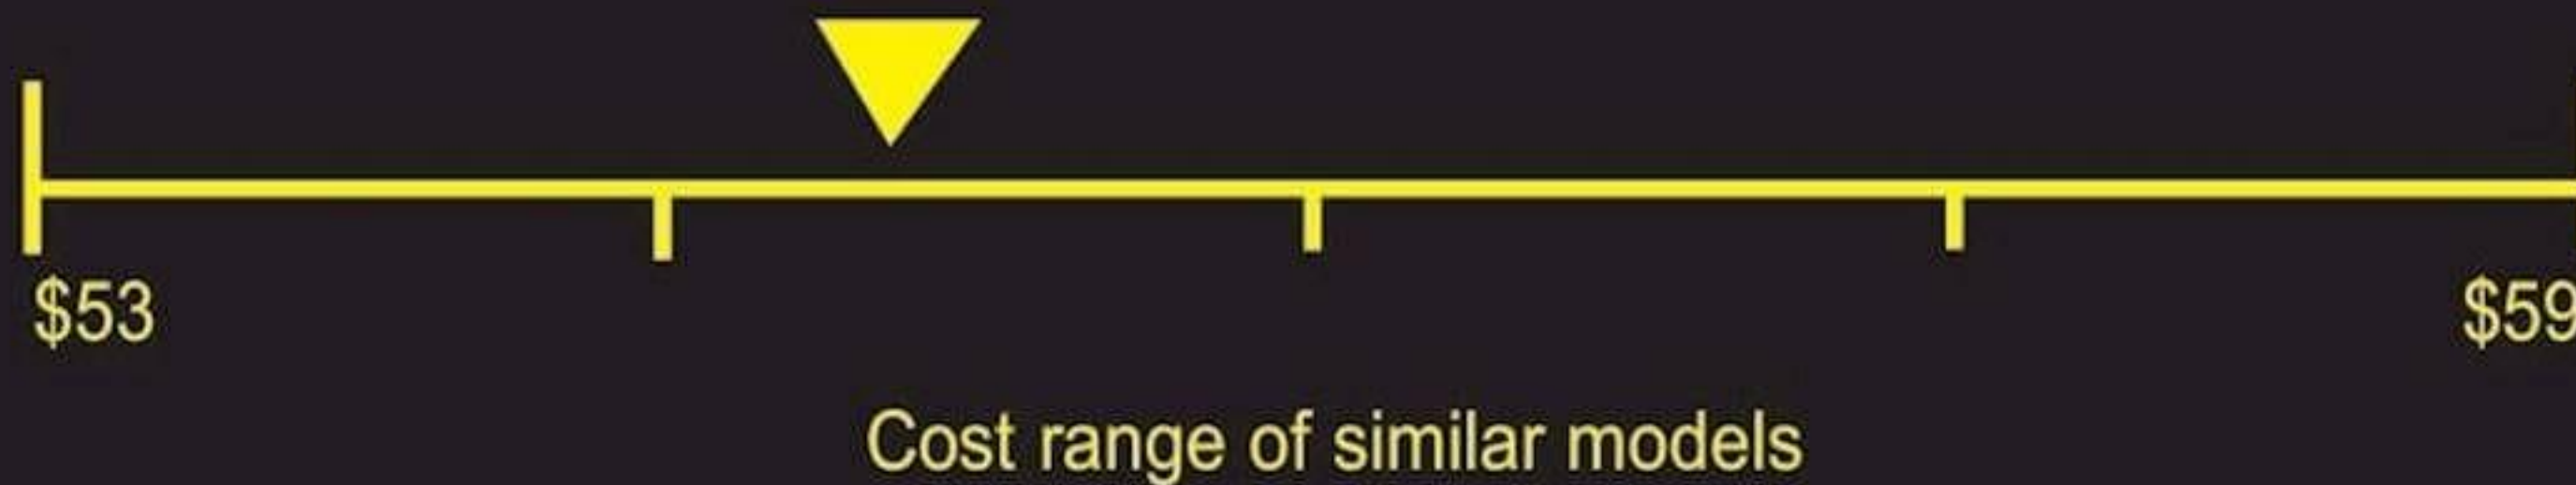

## Estimated Yearly Operating Cost

**\$ 55**

**459 kWh**

Estimated Yearly Electricity Use

- Your cost will depend on your utility rates and use.
- Cost range based only on upright freezer models of similar capacity with Automatic Defrost.
- Estimated energy cost based on a national average electricity cost of 12 cents per kWh.