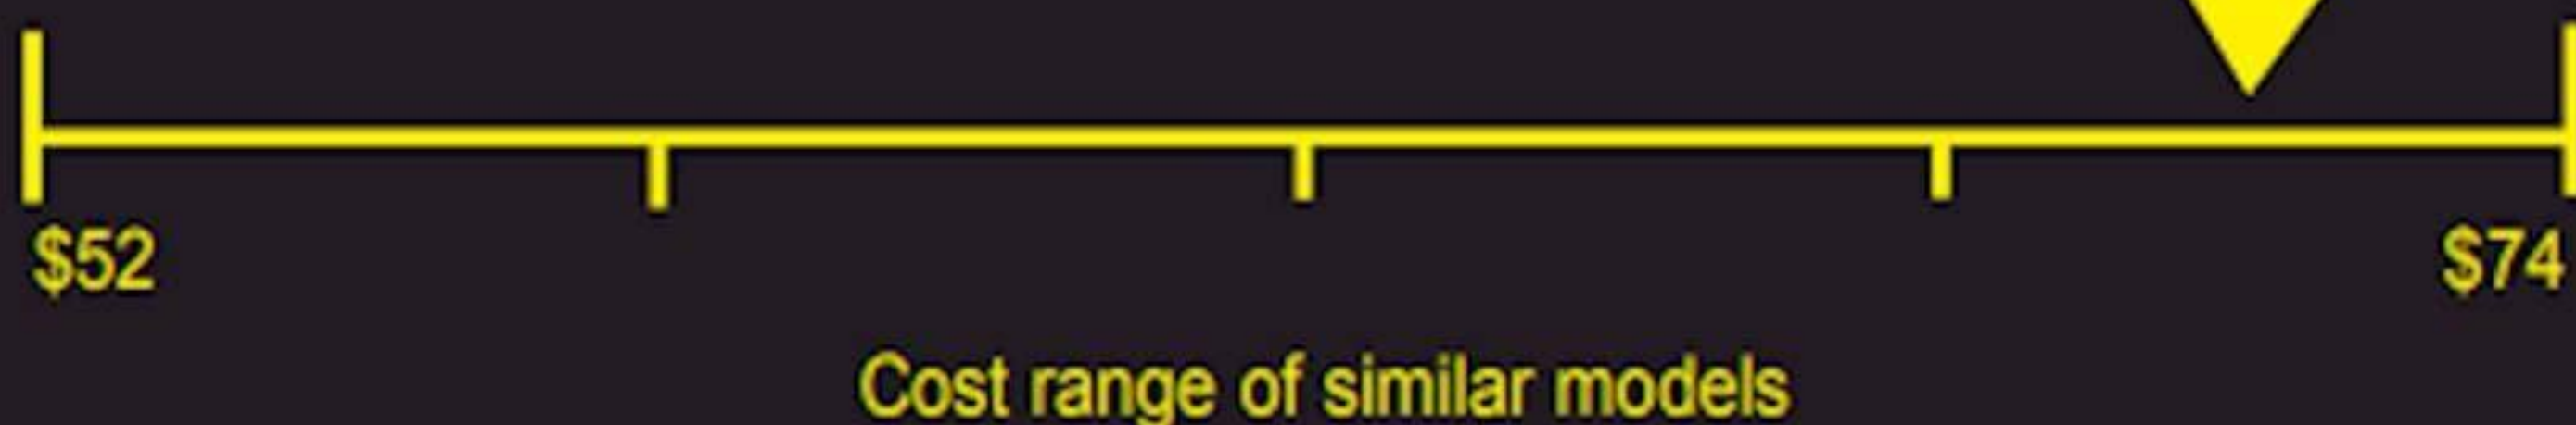

U.S. Government

Federal law prohibits removal of this label before consumer purchase.

ENERGYGUIDE

Upright Freezer
·Automatic Defrost

JennAir by Whirlpool Corporation
Model(s):JBZFL30IGX, JBZFR30IGX
Capacity: 17.2 Cubic Feet

Compare ONLY to other labels with yellow numbers.
Labels with yellow numbers are based on same test procedures.

Estimated Yearly Operating Cost

\$ 71

588 kWh

Estimated Yearly Electricity Use

- Your cost will depend on your utility rates and use.
- Cost range based only on upright freezer models of similar capacity with Automatic Defrost.
- Estimated energy cost based on a national average electricity cost of 12 cents per kWh.