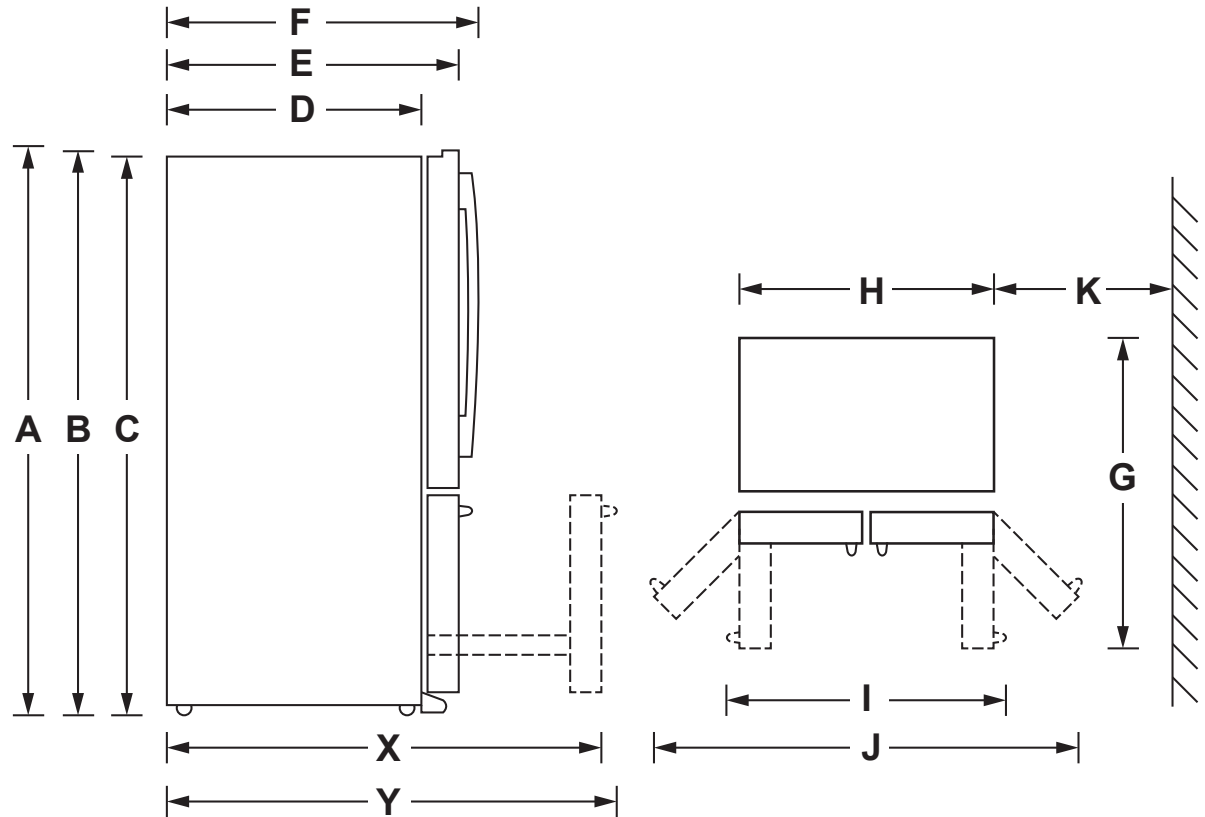

PYE22KBL/KEL/KMK/KSK/KYN

GE Profile™ Series ENERGY STAR® 22.1 Cu. Ft. Counter-Depth French-Door Refrigerator

DIMENSIONS AND INSTALLATION INFORMATION (IN INCHES)

Height to top of door (in.) A	70-1/2
Height to top of hinge (in.) B	69-7/8
Height to top of case (in.) C	69
Case depth without door (in.) D	24-3/8
Case depth less door handle (in.) E	29-3/4
Case depth with door handle (in.) F	31-1/4
Depth with fresh food door open 90° (in.) G	43-3/8
Width (in.) H	35-3/4
Width with door open 90° with door handle (in.) I	44-5/8
Width with doors open fully (in.) J	68
Min distance between side of case and wall, in either direction, to allow doors to open fully (in.) K	16-1/8
Depth with FZ door completely open (w/o handle) (in.) X	44-3/4
Depth with FZ door completely open (w/ handle) (in.) Y	46-1/4