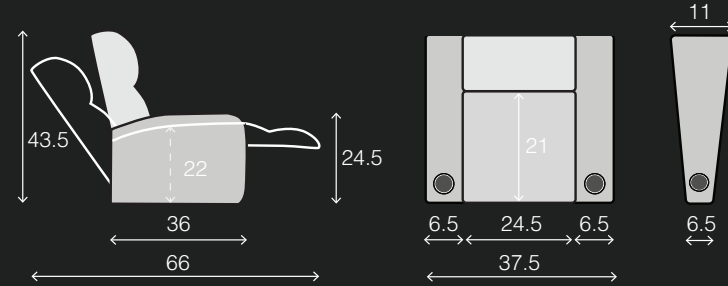

TURBO XL700

FEATURES

- ▶ Arm Storage
- ▶ Accessory Dock
- ▶ Gel Infused Memory Foam
- ▶ Kiln Dried Hardwood Frame
- ▶ USB Port*
- ▶ LED Lighted BaseRail*
- ▶ LED Lighted Cupholders*
- ▶ Taller Seat Back
- ▶ Wallaway Design
- ▶ Chaise Style Footrest
- ▶ Lower Lumbar Support
- ▶ Power or Manual Recline
- ▶ Premium High Density Foam
- ▶ Pocketed Coil Springs

* Power SKUs only

UPHOLSTERY

- ▶ Top Grain Leather
- ▶ Bonded Leather
- ▶ Leather Gel
- ▶ Microfiber

SPECIFICATIONS

TWO ARM
37.5 x 36 x 43.5

RIGHT ARM
31 x 36 x 43.5

LEFT ARM
31 x 36 x 43.5

LEFT ARM + RIGHT WEDGE
42 x 36 x 43.5

RIGHT WEDGE
35.5 x 36 x 43.5

ARMLESS
24.5 x 36 x 43.5

POPULAR LAYOUTS

Inches as width x depth x height

2 STRAIGHT
68.5 x 36 x 43.5

3 STRAIGHT
99.5 x 36 x 43.5

4 STRAIGHT
130.5 x 36 x 43.5

4 STRAIGHT MIDDLE LOVE
124 x 36 x 43.5

2 CURVED
73 x 38 x 43.5

3 CURVED
108.5 x 40 x 43.5

4 CURVED
144 x 42 x 43.5

4 CURVED MIDDLE LOVE
133 x 40 x 43.5

TURBO XL700