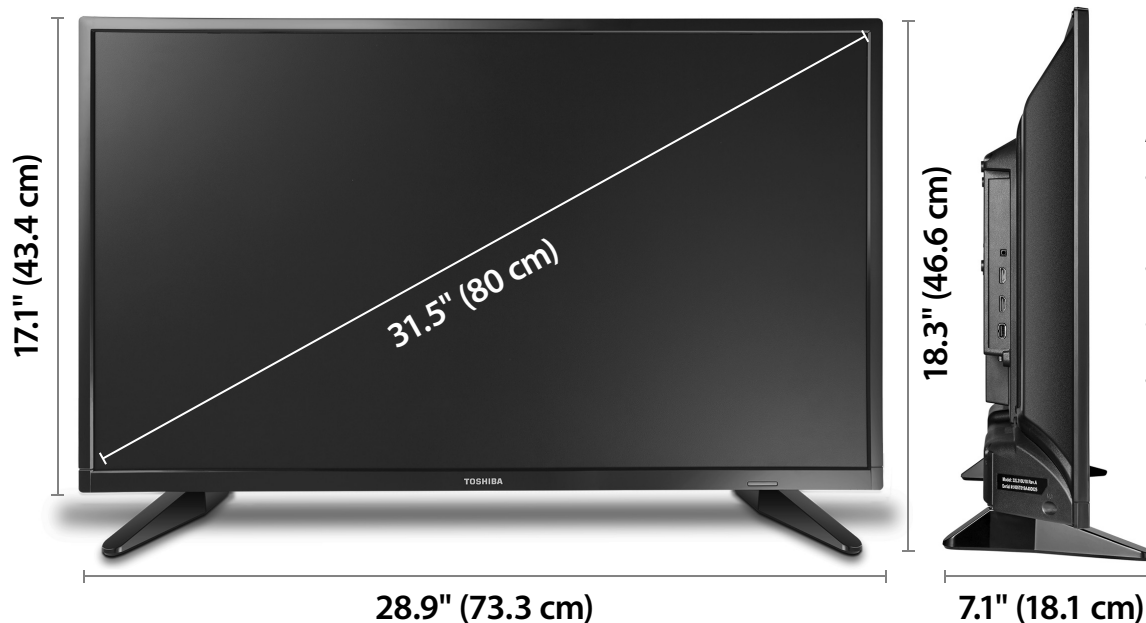

TOSHIBA

ACCESSORIES

- Remote control and AAA batteries (2)
- *Safety Sheet* document
- *Quick Setup Guide*
- *Online User Guide*

DTS TruSurround™ delivers an immersive virtual surround sound experience over front facing speaker configurations, complete with rich bass, high frequency detail and clear dialog.

PRODUCT SPECIFICATIONS

WARRANTY—PARTS	1 YEAR LIMITED	ASPECT RATIO	16:9	AUDIO ENHANCEMENT	DTS TruSurround
WARRANTY—LABOR	1 YEAR LIMITED	CONTRAST RATIO (TYPICAL) PANEL	3,000:1	SPEAKERS (2)	6 WATTS/CHANNEL
DIMENSIONS (HxWxD) WITHOUT STAND	17.1 × 28.9 × 3.7" (43.4 × 73.3 × 9.3 cm)	COMB FILTER	3D Y/C DIGITAL	POWER CONSUMPTION ON	36.2W
WEIGHT (W/O STAND)	9.5 lbs (4.3kg)	RESPONSE TIME (TYPICAL)	6.5 ms	POWER CONSUMPTION IN STANDBY	<0.5W
DIMENSIONS (HxWxD) WITH STAND	18.3 × 28.9 × 7.1" (46.6 × 73.3 × 18.1 cm)	HORIZONTAL VIEWING ANGLE	178°	OSD LANGUAGES	ENGLISH/FRENCH/SPANISH
WEIGHT (W/ STAND)	9.7 lbs (4.4 kg)	VERTICAL VIEWING ANGLE	178°	HDMI CEC	YES
SCREEN SIZE (DIAGONAL)	31.5"	TUNER SUPPORTS:	NTSC, ATSC, CLEAR-QAM	GAME MODE	YES
PANEL	LCD	HDMI INPUT	2	V-CHIP (VERSION 2.0)	YES
PANEL BACKLIGHT TYPE	LED	COMPOSITE VIDEO INPUT	1	SLEEP TIMER	YES
PANEL REFRESH RATE	60Hz	USB PORT (SUPPORTS JPEG)	1	CHANNEL LABELING	YES
DISPLAY RESOLUTION	720p	ANTENNA/CABLE	1	VESA MOUNT (mm)	200 × 100
PANEL RESOLUTION (HxV)	1366 × 768	HEADPHONE OUTPUT	YES	VESA MOUNT SCREWS	M4 TYPE SCREWS
		ANALOG AUDIO OUTPUT	YES	TV BASE SCREWS	ST4 type (25 mm length) (4 pcs.)
		DIGITAL AUDIO OUTPUT (OPTICAL)	YES		

32L310U18