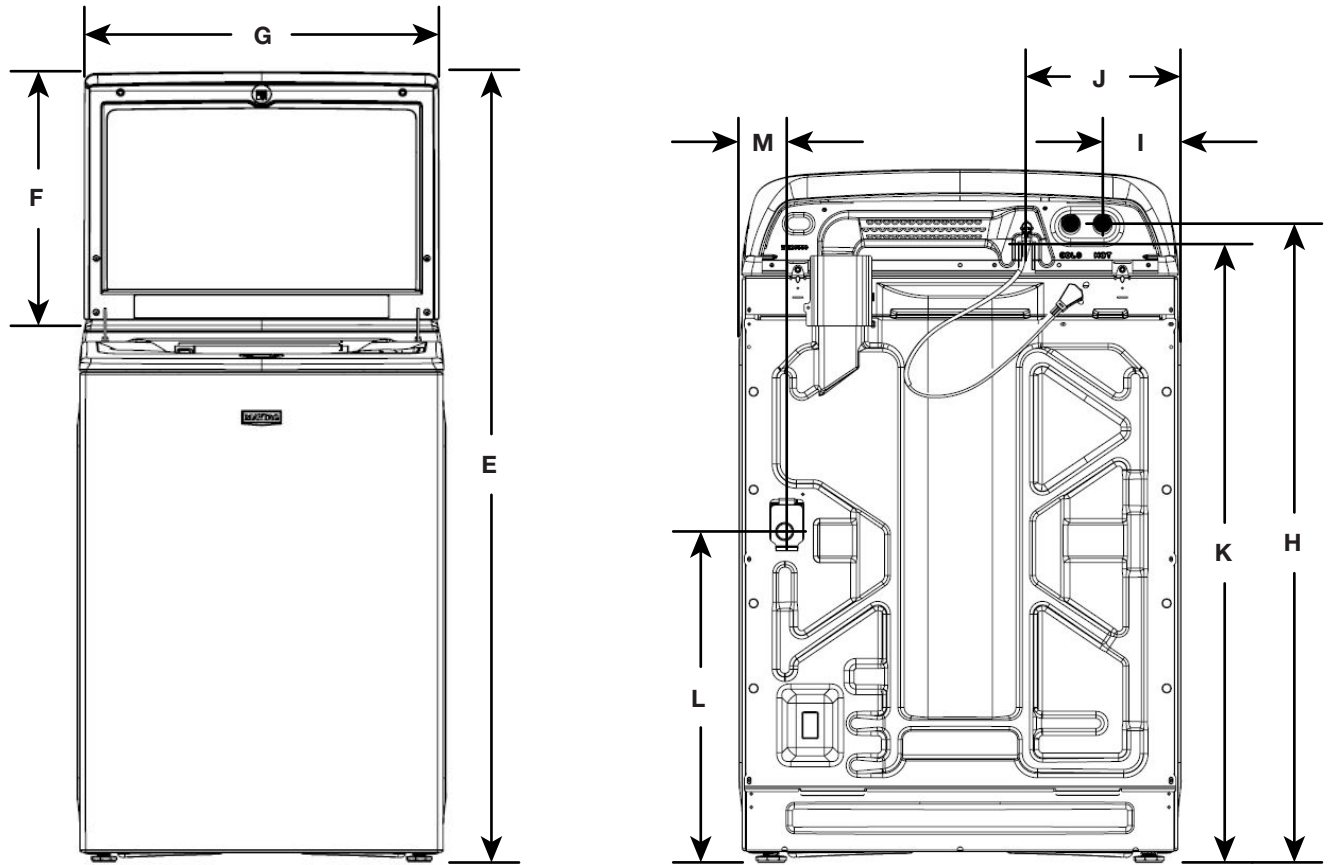

## Dimension Guide

## DETAILED PLANNING DIMENSIONS

**WARNING:** To reduce the risk of fire, electric shock, or injury to persons, read the IMPORTANT SAFETY INSTRUCTIONS and INSTALLATION INSTRUCTIONS, located in your appliance's Safety and Installation Instructions or Product Guide, before installing and operating this appliance.

Product Dimensions					
MTW7200RW MTW7200RF MTW7200RR		5.3 cu. ft. DOE (US)		6.1 cu. ft. IEC (CAN)	
MTW7205RW MTW7205RF MTW7205RR		5.2 cu. ft. DOE (US)		6.0 cu. ft. IEC (CAN)	
		in (min)	mm (min)	in (max)	mm (max)
A	Height (with feet)	42 <sup>7</sup> / <sub>8</sub>	1089	43 <sup>3</sup> / <sub>4</sub>	1111
B	Width	27 <sup>3</sup> / <sub>8</sub>	695	-	-
C	Top of Lid Height (with feet)	39 <sup>3</sup> / <sub>8</sub>	1000	-	-
D	Depth	27 <sup>3</sup> / <sub>4</sub>	705	28 <sup>5</sup> / <sub>8</sub>	727

## DETAILED PLANNING DIMENSIONS

Product Dimensions					
MTW7200RW MTW7200RF MTW7200RR		5.3 cu. ft. DOE (US)		6.1 cu. ft. IEC (CAN)	
MTW7205RW MTW7205RF MTW7205RR		5.2 cu. ft. DOE (US)		6.0 cu. ft. IEC (CAN)	
		in (min)	mm (min)	in (max)	mm (max)
E	Height with Lid Open	58 <sup>5</sup> / <sub>8</sub>	1489	59 <sup>3</sup> / <sub>8</sub>	1508
F	Height of Lid	18 <sup>5</sup> / <sub>8</sub>	473	-	-
G	Width of Lid	26 <sup>1</sup> / <sub>4</sub>	667	-	-
H	Water Inlet Valves Height	39 <sup>1</sup> / <sub>2</sub>	1003	40 <sup>3</sup> / <sub>8</sub>	1026
I	Water Inlet Valves from Side	5	127	-	-
J	Power Cord from Side	9 <sup>3</sup> / <sub>8</sub>	238	-	-
K	Power Cord Height	39	991	39 <sup>3</sup> / <sub>8</sub>	1013
	Power Cord Length	60	1524	-	-
L	Drain Hose Outlet Height	20 <sup>1</sup> / <sub>2</sub>	521	21 <sup>3</sup> / <sub>8</sub>	543
M	Drain Hose Outlet from Side	2 <sup>3</sup> / <sub>8</sub>	73	-	-
	Drain Hose Length	42	1067	-	-
	Diameter of Drain Hose	1	25	-	-