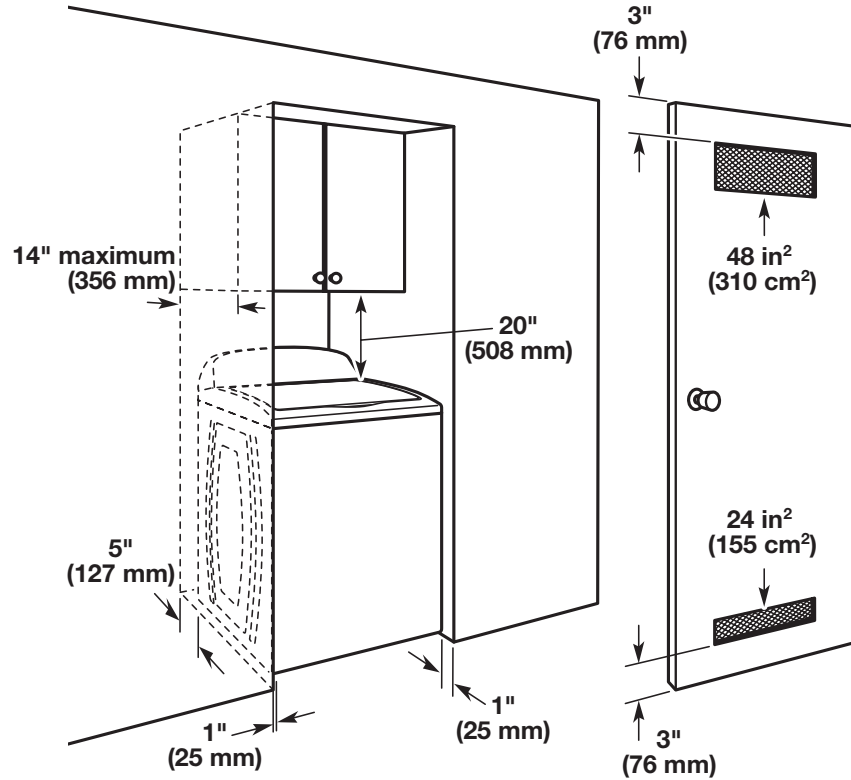

DETAILED PLANNING DIMENSIONS

Recessed area or closet installation

Dimensions show recommended spacing allowed, except for closet door ventilation openings which are minimum required. This washer has been tested for installation with spacing of 0" (0 mm) clearance on the sides. Consider allowing more space for ease of installation and servicing, and spacing for companion appliances and clearances for walls, doors, and floor moldings. Add spacing of 1" (25 mm) on all sides of washer to reduce noise transfer. If a closet door or louvered door is installed, top and bottom air openings in door are required.