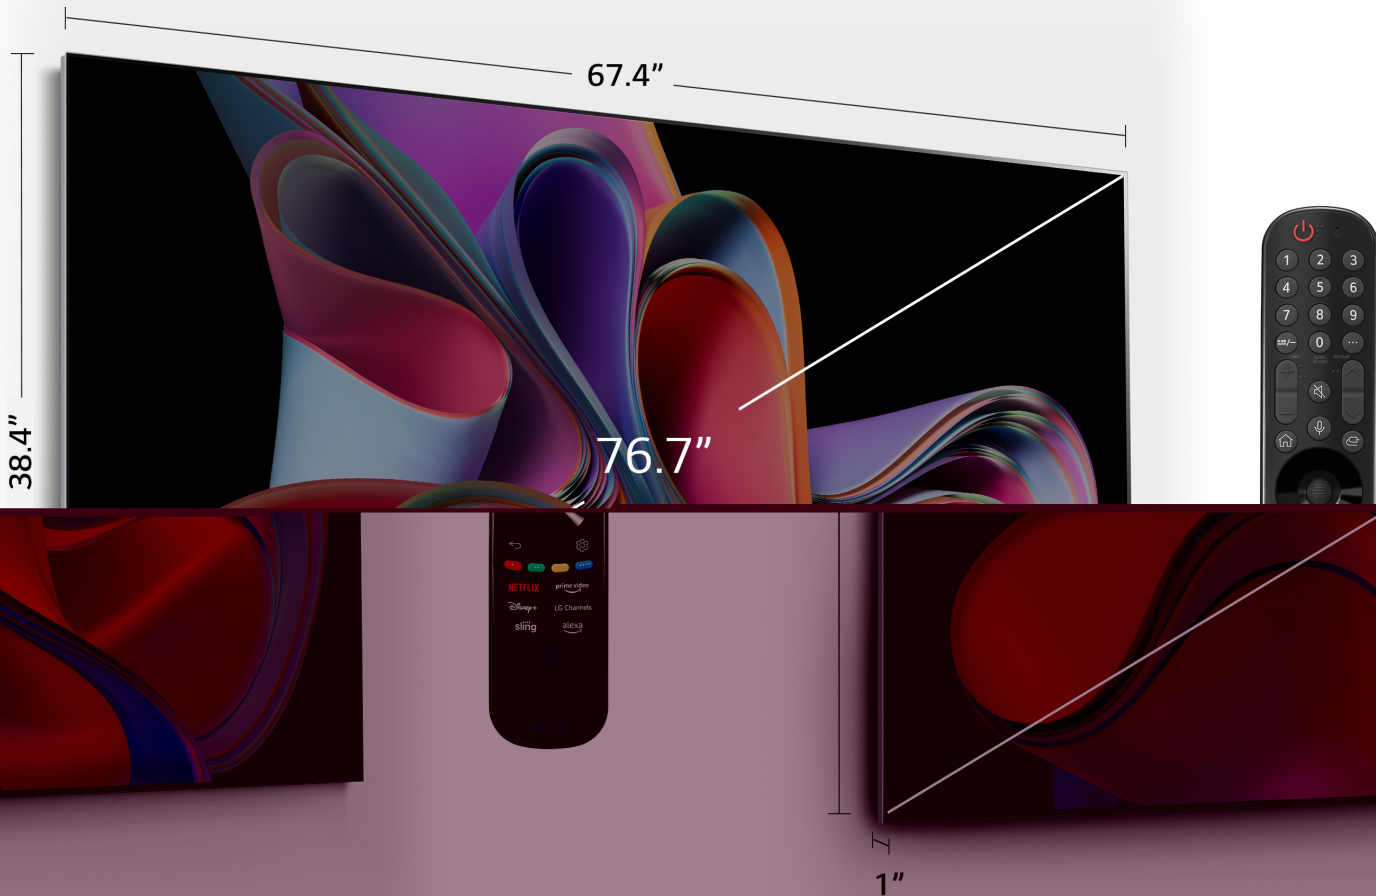

LG OLED

OLED77G3

77" Class

(76.7" Diag)

What's in the box

- Magic Remote with Magic Tap
- Remote Control Batteries
- Power Cable
- Flush Wall Mount
- Stand Sold Separately
- Quick Start Guide

Dimensions (Inches W x H x D)

- 67.4 x 38.4 x 1 (without stand)
- 67.4 x 40.9 x 12.6 (with stand)
- 19.7 x 12.6 (stand footprint)