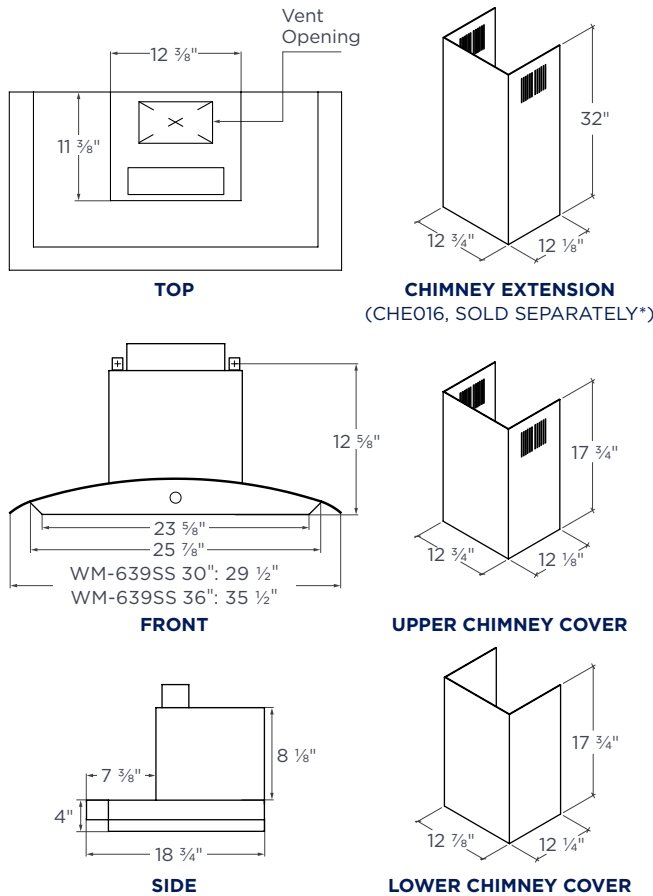

TECHNICAL DRAWING