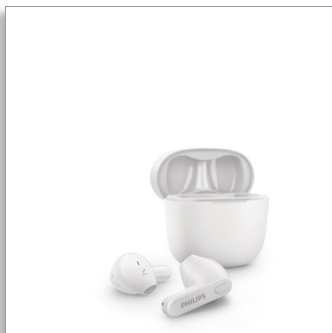

Philips
True Wireless
Headphones

Earbuds sit in outer ear
Super-small charging case
IPX4 water protection
Up to 18 hours play time

TAT2236WT

Super-slim case. Comfortable fit.

These splash and sweat-resistant true wireless headphones go where you go! The charging case fits in the pocket of your slim-fit jeans. The earbuds sit in your outer ear — perfect if you don't like the feeling of ear tips in your ear canal.

Extremely convenient. Super comfortable.

- Secure comfortable fit. Earbuds without ear tips
- 4 colours. 'Hockey-stick' design
- Make calls using a single earbud. Mono mode

From favourite playlist to catch-up call

- Integrated controls. Built-in mic. Easy pairing
- Quick to reconnect to your phone when you open the case
- Easily wake your phone's voice assistant

PHILIPS

True Wireless Headphones

Earbuds sit in outer ear Super-small charging case, IPX4 water protection, Up to 18 hours play time

Convenience

- Water resistance: IPX4
- Mono mode for TWS
- Type of controls: Button
- Automatic power off

Design

- Colour: White
- Wearing style: Ear bud
- Ear fitting: In-ear
- In-ear fitting type: Open fit