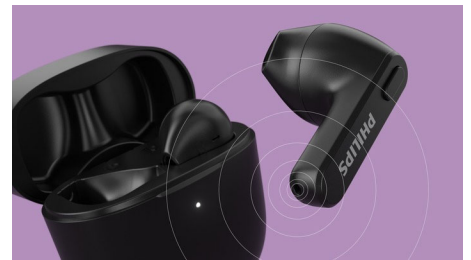

Mono mode

Taking a lot of calls? You can double your talk time by using one earbud while the other one charges. The mic is automatically assigned to the earbud you're using, and you can simply swap over when your current earbud is running low on battery.

Secure comfortable fit

You can rock your tunes in real comfort thanks to the snug, lightweight design. With no ear tips, you won't feel anything in your ear canal, and there's no sensation of pressure. The 'hockey stick' form factor keeps each earbud secure.