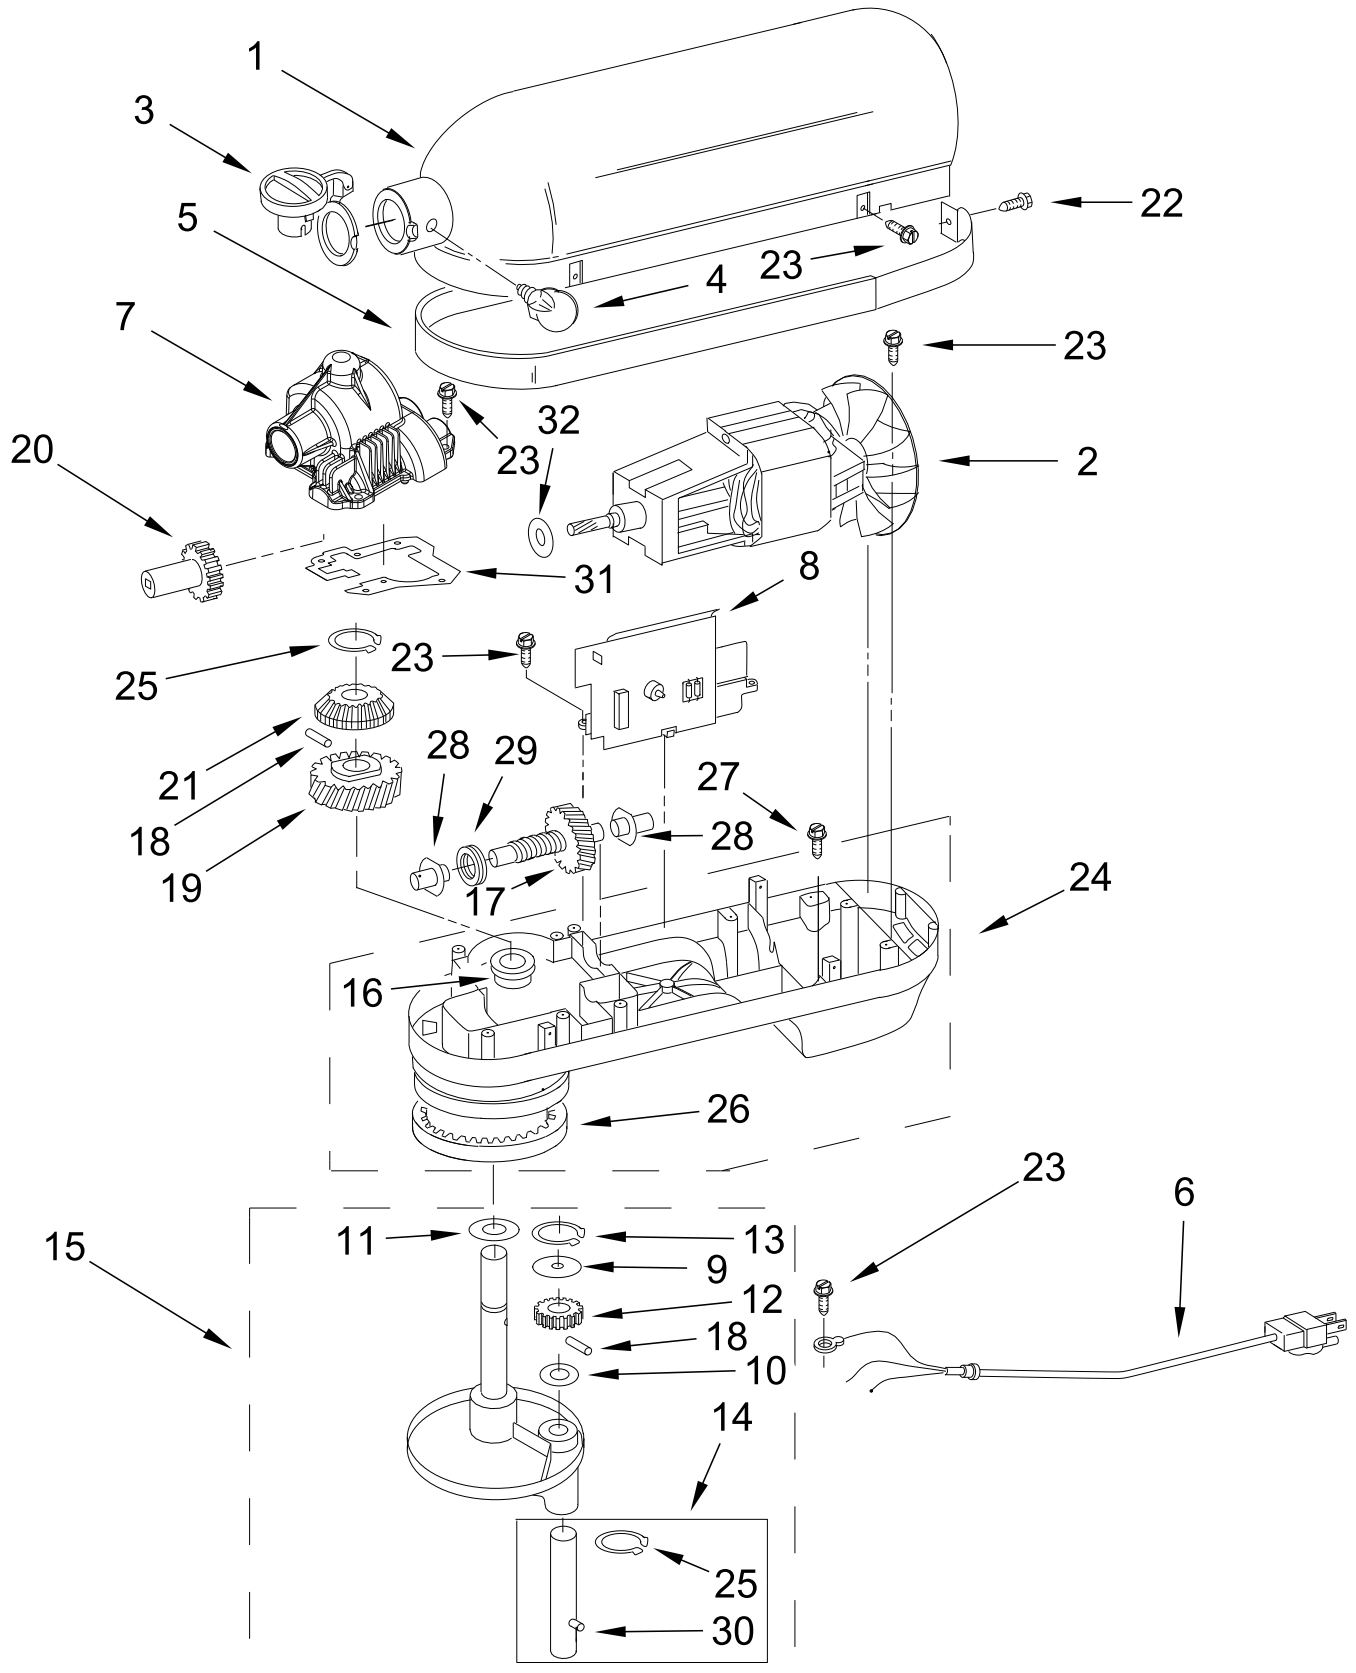

BASE AND PEDESTAL UNIT PARTS

<u>Illus.</u> <u>No.</u>	<u>Part No.</u>	<u>Description</u>	<u>Illus.</u> <u>No.</u>	<u>Part No.</u>	<u>Description</u>	<u>Illus.</u> <u>No.</u>	<u>Part No.</u>	<u>Description</u>
1		Literature Parts	8		Base And Foot Supports	17	9703491	Whip, Wire
	W10862776	Use & Care Guide				18	9703307	Ring, Retaining
2	9708649	Foot			(Refer to Color Variation Parts Page)	19	240185	Pin, Retaining Bowl
3		Column Assembly (Refer to Color Variation Parts Page)	9	9703439	Washer	20	9703426	Cam, Adjusting
			10	9237	Spring, Lift Rod	21	3400200	Screw
4		Bowl Support (Refer to Color Variation Parts Page)	11	8533907	Nut	22	3400018	Screw
			12	W10598836	Handle, Bowl Lift			
5	W10504114	Clip, Bowl Retainer	13	3400863	Screw			
6	9706885	Arm, Bowl Lift	14	W10717235	Bowl, 5 Qt.			
7	W10598835	Rod, Bowl Lift	15	W10672616	Beater, Flat (Coated)			
			16	W10674617	Hook, Dough			

CASE, GEARING AND PLANETARY UNIT PARTS