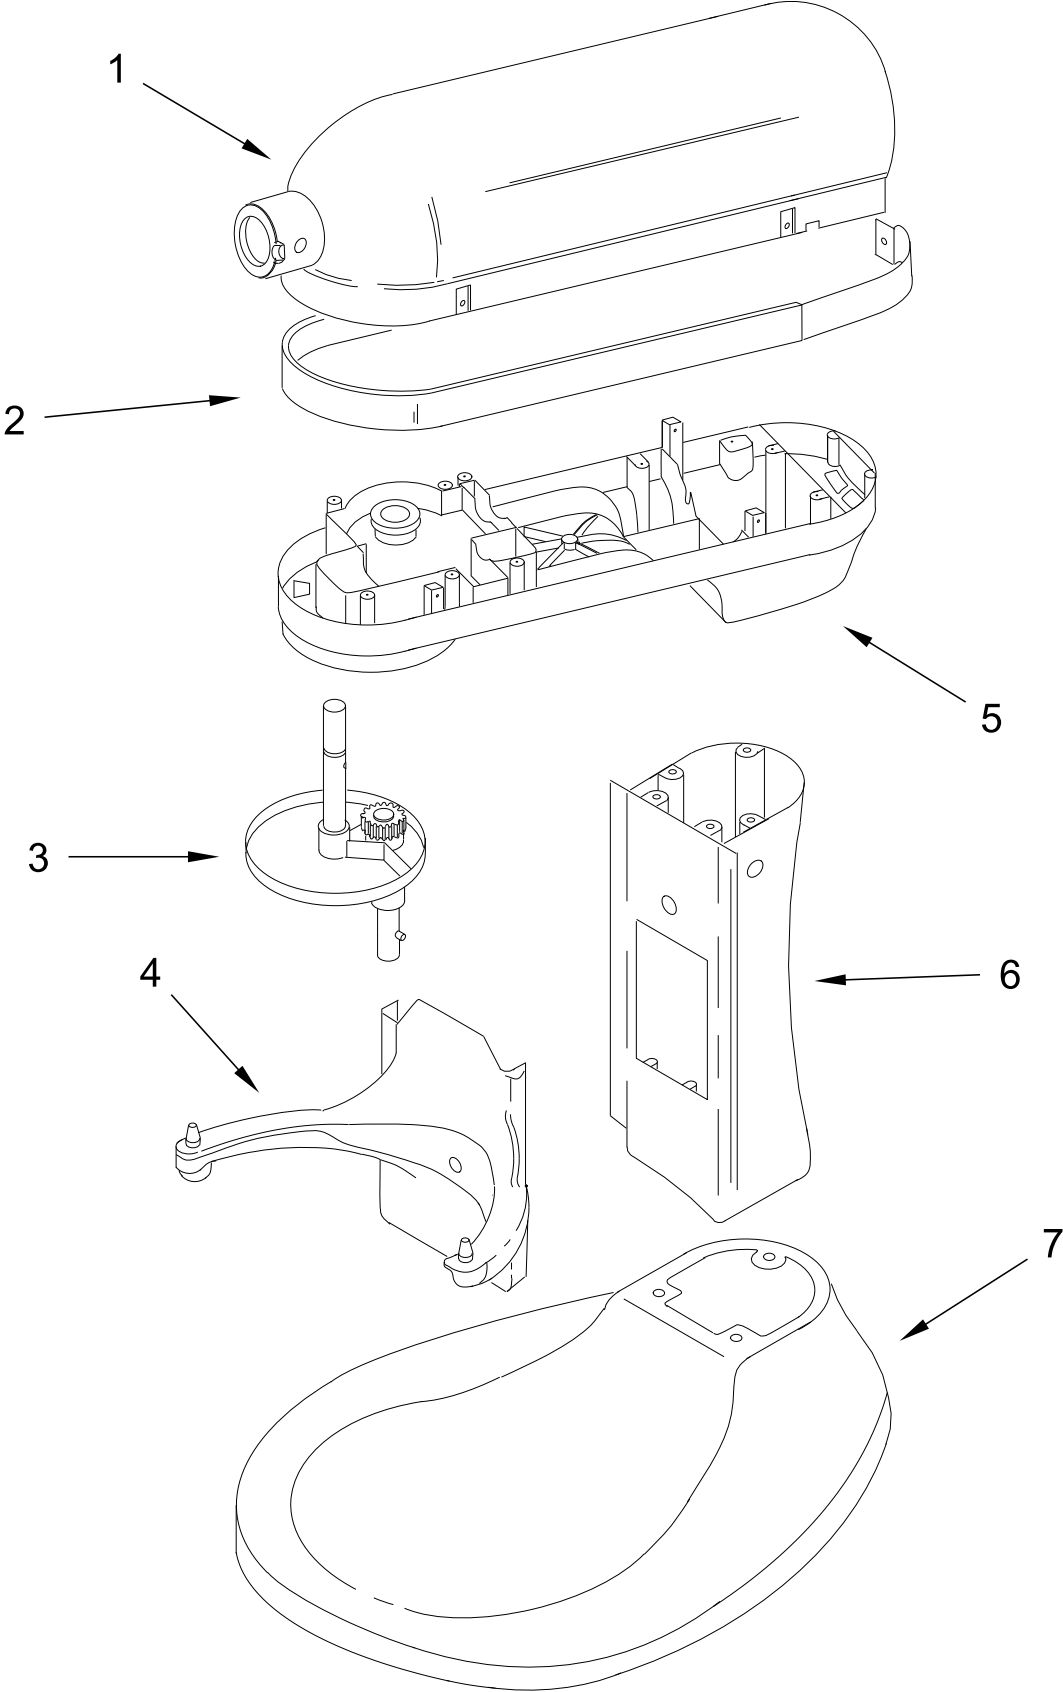

COLOR PARTS