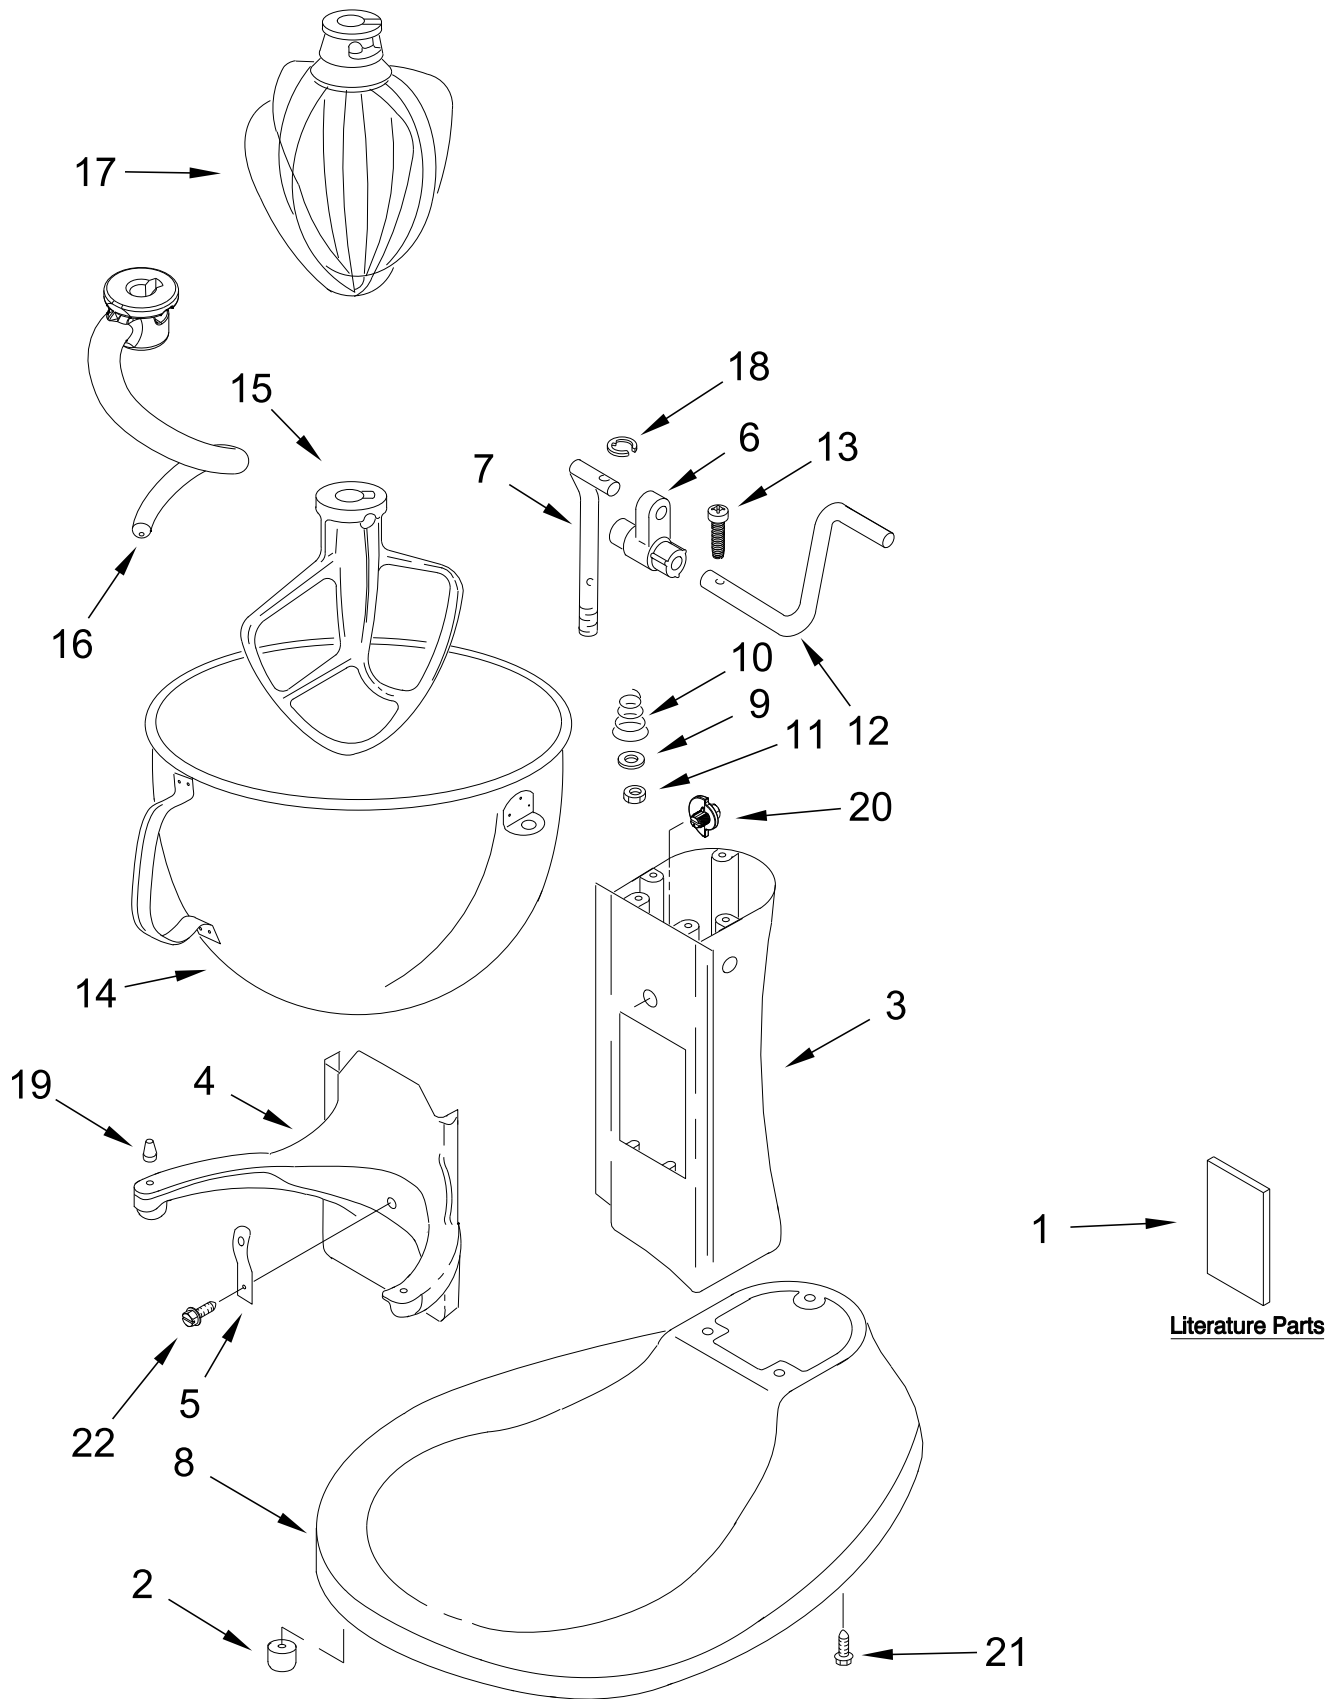

BASE AND PEDESTAL UNIT PARTS

Literature Parts

BASE AND PEDESTAL UNIT PARTS

<u>Illus.</u> <u>No.</u>	<u>Part No.</u>	<u>Description</u>	<u>Illus.</u> <u>No.</u>	<u>Part No.</u>	<u>Description</u>	<u>Illus.</u> <u>No.</u>	<u>Part No.</u>	<u>Description</u>
1		Literature Parts	8		Base And Foot Supports	17	9703491	Whip, Wire
	W10862776	Use & Care Guide				18	9703307	Ring, Retaining
2	9708649	Foot			(Refer to Color Variation Parts Page)	19	240185	Pin, Retaining Bowl
3		Column Assembly (Refer to Color Variation Parts Page)	9	9703439	Washer	20	9703426	Cam, Adjusting
			10	9237	Spring, Lift Rod	21	3400200	Screw
4		Bowl Support (Refer to Color Variation Parts Page)	11	8533907	Nut	22	3400018	Screw
			12	W10598836	Handle, Bowl Lift			
5	W10504114	Clip, Bowl Retainer	13	3400863	Screw			
6	9706885	Arm, Bowl Lift	14	W10717235	Bowl, 5 Qt.			
7	W10598835	Rod, Bowl Lift	15	W10672616	Beater, Flat (Coated)			
			16	W10674617	Hook, Dough			