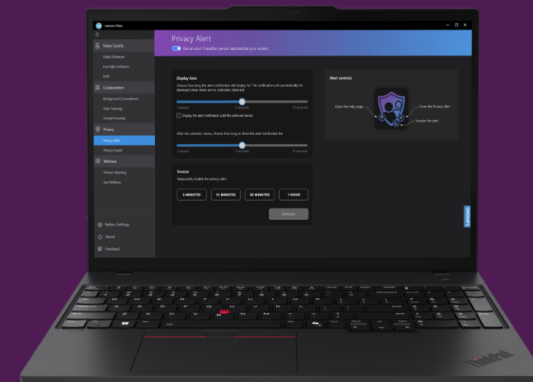

ThinkPad T16 Gen 3

Equipped with cutting-edge tech, enterprise-grade capabilities and robust security features, this ThinkPad is a testament to innovation. Driven by the Intel® Core™ Ultra 7 U Series processor and integrated Intel Arc Graphics, this 16" power horse guarantees high-speed performance without glitches. Weighing at just 1.66 kg (3.65 lbs), integrated with 86Wh battery that supports Rapid Charge and up to 11.3 hours of battery life, this ThinkPad is the ideal companion for professionals who prioritize efficiency and durability on-the-go.

The top-notch multimedia features such as HD Realtek audio, 2W Dolby Audio stereo speakers, Dolby Voice 360° far-field mics, 5MP+ discrete IR camera with privacy shutter lets you dive into an immersive audio and video experience.