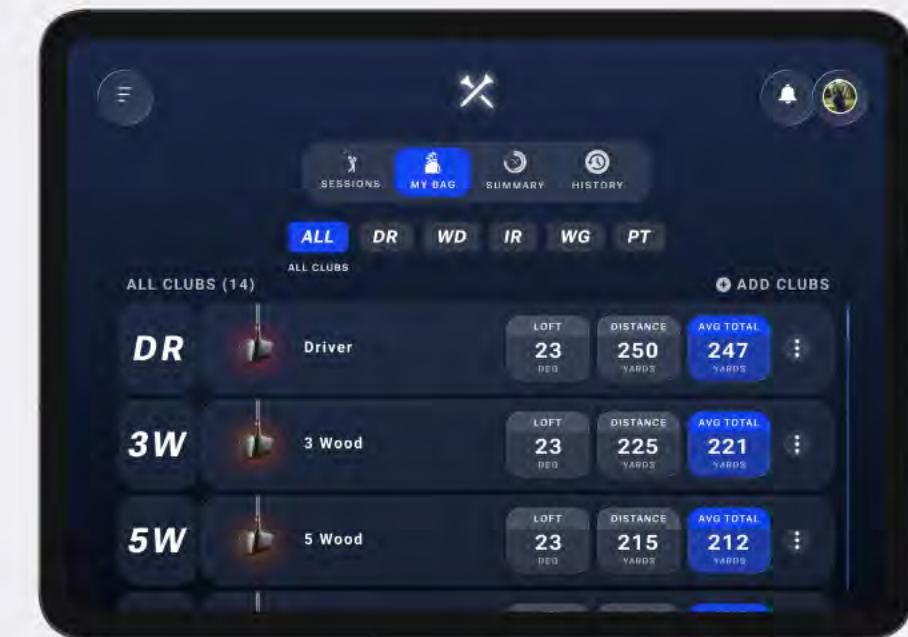

## **PLAY FROM ANY POSITION**

A detachable remote lets you start sessions, change modes, and review shots without stepping out of your stance.

# GO DEEPER INTO YOUR DATA WITH THE **LAUNCH APP**

This is where Rainmaker goes from impressive to game-changing. The Blue Tees LAUNCH App unlocks a full analytics suite and other ways to play designed for golfers who want to understand why their ball flies the way it does—not just how far.

## APP-EXCLUSIVE ADVANCED METRICS

Unlock deeper insights powered by the Blue Tees Physics Engine to give yourself a full picture of things like shot dispersion, peak height, ball flight shape, and descent characteristics—ideal for dialing in wedges, long irons, and more.

## 3D RANGE SIMULATION

Take immersion to the next level and view real-time session metrics across all players beyond the on-device screen through a custom designed 3D range experience.