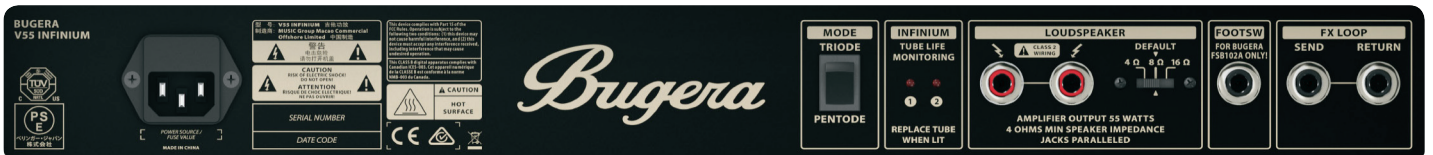

Guitar Head Amplifiers

V55HD INFINIUM

55-Watt Vintage 2-Channel Tube
Amplifier Head with INFINIUM Tube Life
Multiplier and Reverb