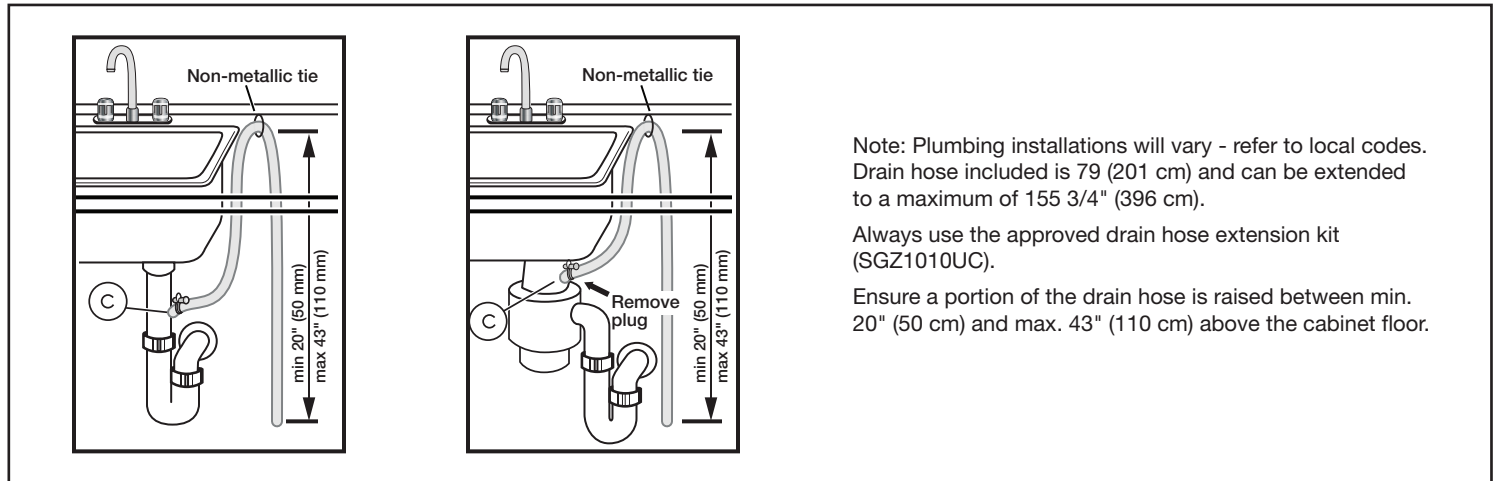

Notes: All height, width and depth dimensions are shown in inches. BSH reserves the absolute and unrestricted right to change product materials and specifications, at any time, without notice. Consult the product's installation instructions for final dimensional data and other details prior to making cutout.

24" Recessed Handle Dishwasher

Benchmark® Series – Stainless Steel SHE89PW55N

BOSCH

Invented for life

Installation Details

Accessories: To purchase Bosch accessories, cleaners & parts please visit www.bosch-home.com/us/store or call 1-800-944-2904 (Mon to Fri 5 am to 6 pm PST, Sat 6 am to 3 pm PST).