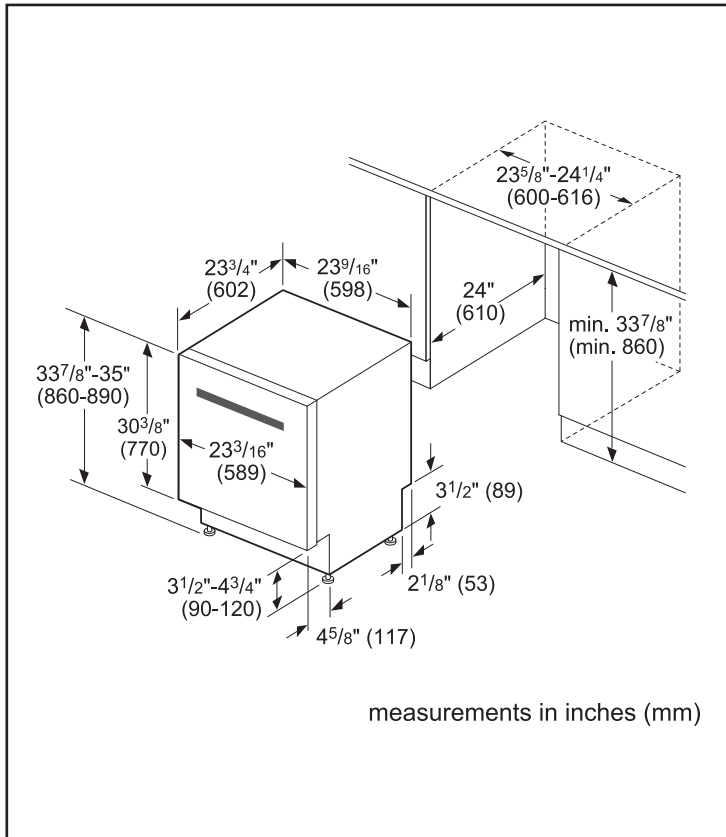

24" Recessed Handle Dishwasher

Benchmark® Series – Stainless Steel SHE89PW55N

Installation Details

Accessories: To purchase Bosch accessories, cleaners & parts please visit www.bosch-home.com/us/store or call 1-800-944-2904 (Mon to Fri 5 am to 6 pm PST, Sat 6 am to 3 pm PST).

Notes: All height, width and depth dimensions are shown in inches. BSH reserves the absolute and unrestricted right to change product materials and specifications, at any time, without notice. Consult the product's installation instructions for final dimensional data and other details prior to making cutout.

Warranties: Please see Use & Care manual or Bosch website for statement of limited warranty.

For more information on our entire line of products, go to www.bosch-home.com/us or call 1-800-944-2904

© BSH Home Appliances Corporation. All rights reserved. Bosch is a registered trademark of Robert Bosch GmbH.