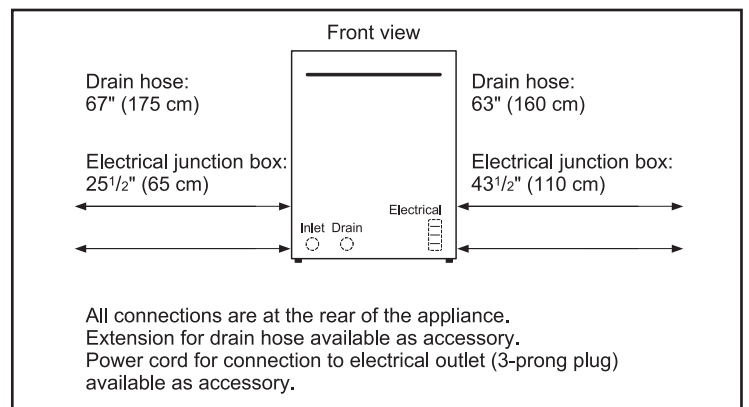

24" Recessed Handle Dishwasher

Benchmark® Series – Stainless Steel SHE89PW55N

Installation Details

Accessories: To purchase Bosch accessories, cleaners & parts please visit www.bosch-home.com/us/store or call 1-800-944-2904 (Mon to Fri 5 am to 6 pm PST, Sat 6 am to 3 pm PST).

Notes: All height, width and depth dimensions are shown in inches. BSH reserves the absolute and unrestricted right to change product materials and specifications, at any time, without notice. Consult the product's installation instructions for final dimensional data and other details prior to making cutout.

Warranties: Please see Use & Care manual or Bosch website for statement of limited warranty.

For more information on our entire line of products, go to www.bosch-home.com/us or call 1-800-944-2904

© BSH Home Appliances Corporation. All rights reserved. Bosch is a registered trademark of Robert Bosch GmbH.