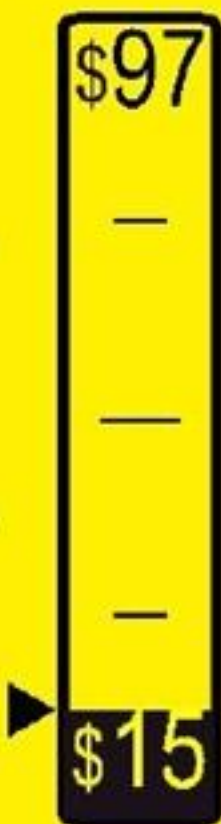

Federal law prohibits removal of this label before consumer purchase.

ENERGY GUIDE

Television

SAMSUNG Electronics
UN85TU800DF

Estimated Yearly Energy Cost

\$23

Cost Range of
Similar Models
(69.5" or greater)

- Based on 12 cents per kWh and 5 hours use per day
- Estimated yearly electricity use of this model: 193 kWh
- Your cost depends on your utility rates and use.

Visit ftc.gov/energy