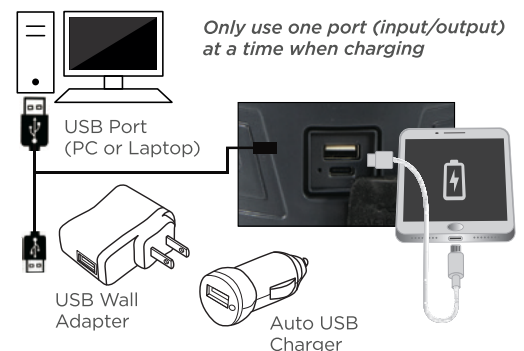

Recharge Options

BATTERY CARE: Your product is powered by a rechargeable battery. Do not leave fully charged battery connected to charger, since this will reduce its lifetime. Leaving product in extreme cold or heat will reduce battery life. For optimal performance store product at temperatures between 59°F to 77°F. Battery performance may be reduced in temperatures well below freezing. Fully charged batteries will lose charge over time, if left unused. If using 3 X AA batteries to power lantern, do not install backwards, charge, put in fire or mix with used or other battery types. This might cause the batteries to explode or leak causing injury. Replace all batteries at the same time.

BATTERY WARNING: Rechargeable battery is built-in. Do not attempt to remove or replace battery. The battery in this product is at risk of fire, explosion, or may cause chemical burns if mistreated.

WARNING: This product is not a toy. Keep away from children.

WARNING: Do not look directly into light, eyesight damage might occur.

WARRANTY: This product is warranted to be free from defect in material or workmanship for one year from date of purchase.