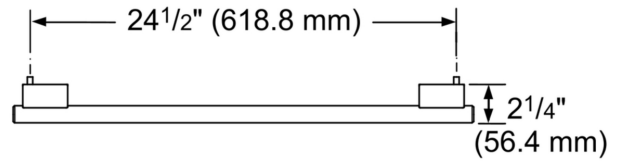

**Door Handle  
MS3000IB10**

Product group: .....Accessory  
Brand: .....Thermador  
Product name / series name:  
SKU: .....MS3000IB10  
Internal article number: .....MS3000IB10  
EAN code: .....825225974642  
Product Packaging Dimensions (HxWxD): .....2.32 x 7.95 x 35.78  
Net Weight: .....2.000 lbs  
Gross Weight: .....4.000 lbs  
Quantity per packing unit:  
Standard number of units per pallet: .....96  
UPC code: .....825225974642

**Door Handle  
MS3000IB10**

Measurements in inches (mm)

measurements in inches (mm)

Measurements in inches (mm)