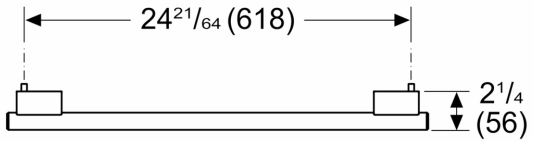

**Door Handle  
MS3000IB10**

Product group: .....Accessory  
Brand: .....Thermador  
Product name / series name:  
SKU: .....MS3000IB10  
Internal article number: .....MS3000IB10  
EAN code: .....825225974642  
Product Packaging Dimensions (HxWxD): .....2.32 x 7.95 x 35.78  
Net Weight: .....2.000 lbs  
Gross Weight: .....4.000 lbs  
Quantity per packing unit:  
Standard number of units per pallet: .....96  
UPC code: .....825225974642

**Door Handle  
MS3000IB10**

Measurements in inches (mm)

measurements in inches (mm)

Measurements in inches (mm)