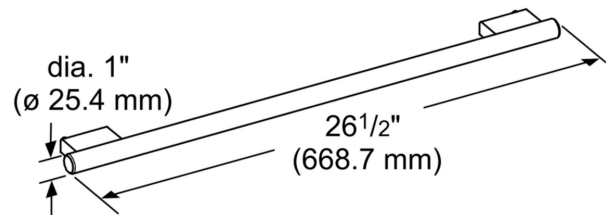

**Door Handle  
MS3000IB10**

Product group: .....Accessory  
Brand: .....Thermador  
Product name / series name:  
SKU: .....MS3000IB10  
Internal article number: .....MS3000IB10  
EAN code: .....825225974642  
Product Packaging Dimensions (HxWxD): .....2.32 x 7.95 x 35.78  
Net Weight: .....2.000 lbs  
Gross Weight: .....4.000 lbs  
Quantity per packing unit:  
Standard number of units per pallet: .....96  
UPC code: .....825225974642

**Door Handle  
MS3000IB10**

Measurements in inches (mm)

measurements in inches (mm)

Measurements in inches (mm)