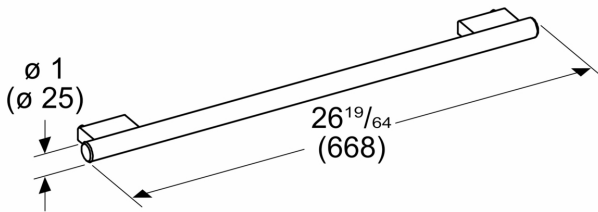

**Door Handle  
MS3000IB10**

Product group: .....Accessory  
Brand: .....Thermador  
Product name / series name:  
SKU: .....MS3000IB10  
Internal article number: .....MS3000IB10  
EAN code: .....825225974642  
Product Packaging Dimensions (HxWxD): .....2.32 x 7.95 x 35.78  
Net Weight: .....2.000 lbs  
Gross Weight: .....4.000 lbs  
Quantity per packing unit:  
Standard number of units per pallet: .....96  
UPC code: .....825225974642

**Door Handle  
MS3000IB10**

Measurements in inches (mm)

measurements in inches (mm)

Measurements in inches (mm)