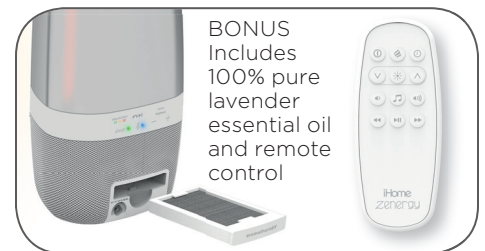

iZABT50

Aromatherapy Speaker with Lighting

- Built-in Sound Therapy with 6 relaxing sound modes: Zen, Dream Tones, Storm, Ocean, Nature, and White Noise
- 7 relaxing color Light Therapy modes: Breath (slowly decreasing red pulse) Aurora (swirling rainbow spectrum), Calm (swirling red and orange lights) Energy (swirling blue and white lights) Glow (solid rainbow spectrum), One Color (hold last color shown) and Candle (flickering candle effect)
- Aromatherapy fan for use with essential oils (no water or heat needed)
- 3 removable aroma pads included for use in removable tray
- 5 ML sample bottle of lavender essential oil included
- Sleep timer gradually decreases volume and brightness
- Wirelessly stream audio from your Bluetooth-enabled devices
- Speakerphone features include built-in microphone, digital voice echo cancellation and answer/end control
- 100V - 240V universal AC adapter included
- Includes remote control

zenergy™

AROMA

iZABT50

Aromatherapy Speaker with Lighting

Create a calming environment with the combination of light, sound and aroma therapy. The iZABT50 features 6 different sound therapy tracks designed to calm your mind, lower your breathing and heart rate, and prepare your body for sleep. You can also select from 7 different 115 Lux, full-color light therapy modes designed to align your circadian rhythm at night and improve your mood throughout the day. The iZABT50 features two audio sources: built-in sound therapy and Bluetooth wireless audio streaming from your mobile device. It also includes Aromatherapy to help create a calming environment with the use of essential oils, no water needed. 5 ML bottle of lavender essential oil included. Remote control included.