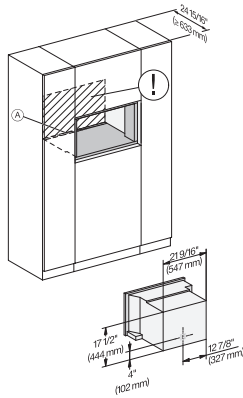

CVA7370, CVA7775, CVA7875, installation drawing, view from above, 30 Inch, Flush inset

CVA7370, CVA7775, CVA7875, installation drawing, view from above, 30 Inch, Flush inset

CVA7370, CVA7775, CVA7875, installation drawing, view from above, 30 Inch, Flush inset

CVA7370, CVA7775, CVA7875, installation drawing, view from above, 30 Inch, Flush inset

CVA7370, CVA7775, CVA7875, installation drawing, built in, 30 Inch, Flush inset

7/8" – 22* mm – Glass, 15/16" – 23.3** mm – Stainless steel

CVA 7370

Built-in coffee machine

In a perfectly combinable design with patented CupSensor for perfect coffee.

CVA7370, installation drawing, 30 Inch, Flush insert

A – Cut-out (1 1/2" x 20" / 38 mm x 508 mm) in the bottom of the cabinet for power cord and ventilation, – Electrical and water supplies are recommended to be placed in adjacent cabinetry, Additional cabinet depth is required when placing the electrical and water supplies behind the appliance., E = Electric connection

CVA7370, CVA7775, CVA7875, installation drawing, view from above, 30 Inch, Proud

CVA7370, side view, 30 Inch, Proud

7/8" – 22* mm – Glass, 15/16" – 23.3** mm – Stainless steel

CVA7775, CVA7875, side view, 30 Inch, Proud