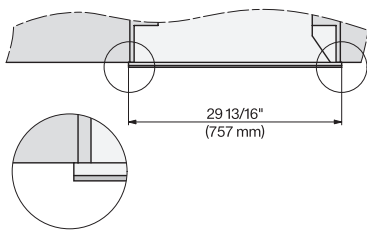

CVA7370, CVA7775, CVA7875, installation drawing, view from above, 30 Inch, Flush inset

CVA7370, CVA7775, CVA7875, installation drawing, built in, 30 Inch, Flush inset

7/8" – 22* mm – Glass, 15/16" – 23.3** mm – Stainless steel

CVA 7370

Built-in coffee machine

In a perfectly combinable design with patented CupSensor for perfect coffee.

CVA7370, installation drawing, 30 Inch, Flush insert

A – Cut-out (1 1/2" x 20" / 38 mm x 508 mm) in the bottom of the cabinet for power cord and ventilation, – Electrical and water supplies are recommended to be placed in adjacent cabinetry, Additional cabinet depth is required when placing the electrical and water supplies behind the appliance., E = Electric connection

CVA7370, CVA7775, CVA7875, installation drawing, view from above, 30 Inch, Proud

CVA7370, side view, 30 Inch, Proud

7/8" – 22* mm – Glass, 15/16" – 23.3** mm – Stainless steel

CVA7775, CVA7875, side view, 30 Inch, Proud

7/8" – 22* mm – Glass, 15/16" – 23.3** mm – Stainless steel

CVA7370, CVA7775, CVA7875, installation drawing, view from above, 30 Inch, Flush

CVA7370, CVA7775, CVA7875, installation drawing, view from above, 30 Inch, Proud