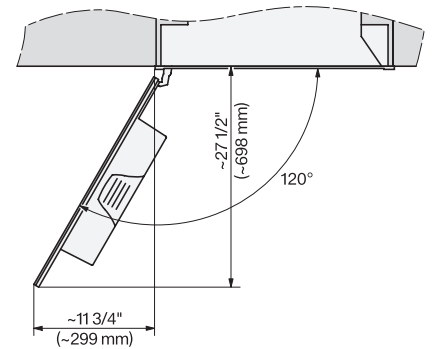

CVA7370, CVA7775, CVA7875, installation drawing, view from above, 30 Inch, Flush inset

CVA7370, CVA7775, CVA7875, installation drawing, built in, 30 Inch, Flush inset

7/8" – 22* mm – Glass, 15/16" – 23.3** mm – Stainless steel

CVA 7370

Built-in coffee machine

In a perfectly combinable design with patented CupSensor for perfect coffee.

CVA7370, installation drawing, 30 Inch, Flush insert

A – Cut-out (1 1/2" x 20" / 38 mm x 508 mm) in the bottom of the cabinet for power cord and ventilation, – Electrical and water supplies are recommended to be placed in adjacent cabinetry, Additional cabinet depth is required when placing the electrical and water supplies behind the appliance., E = Electric connection

CVA7370, CVA7775, CVA7875, installation drawing, view from above, 30 Inch, Proud

CVA7370, side view, 30 Inch, Proud

7/8" – 22* mm – Glass, 15/16" – 23.3** mm – Stainless steel

CVA7775, CVA7875, side view, 30 Inch, Proud

7/8" – 22* mm – Glass, 15/16" – 23.3** mm – Stainless steel

CVA7370, CVA7775, CVA7875, installation drawing, view from above, 30 Inch, Flush

CVA7370, CVA7775, CVA7875, installation drawing, view from above, 30 Inch, Proud