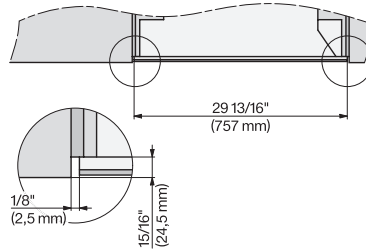

CVA 7370

Built-in coffee machine

In a perfectly combinable design with patented CupSensor for perfect coffee.

CVA7370, installation drawing, side view, 30 Inch, Flush insert

7/8" – 22* mm – Glass, 15/16" – 23.3** mm – Stainless steel

CVA7370, CVA7775, CVA7875, installation drawing, view from above, 30 Inch, Flush inset

CVA7370, CVA7775, CVA7875, installation drawing, view from above, 30 Inch, Flush inset

CVA7370, CVA7775, CVA7875, installation drawing, view from above, 30 Inch, Flush inset

CVA7370, CVA7775, CVA7875, installation drawing, view from above, 30 Inch, Flush inset

CVA7370, CVA7775, CVA7875, installation drawing, built in, 30 Inch, Flush inset

7/8" – 22* mm – Glass, 15/16" – 23.3** mm – Stainless steel

7/8" – 22* mm – Glass, 15/16" – 23.3** mm – Stainless steel

CVA7370, CVA7775, CVA7875, installation drawing, view from above, 30 Inch, Flush

CVA7370, CVA7775, CVA7875, installation drawing, view from above, 30 Inch, Proud