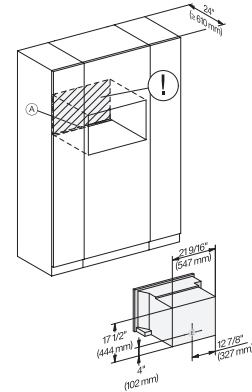

CVA7370, CVA7775, CVA7875, installation drawing, view from above, 30 Inch, Proud

CVA7370, side view, 30 Inch, Proud

7/8" – 22* mm – Glass, 15/16" – 23.3** mm – Stainless steel

CVA7775, CVA7875, side view, 30 Inch, Proud

7/8" – 22* mm – Glass, 15/16" – 23.3** mm – Stainless steel

CVA7370, CVA7775, CVA7875, installation drawing, view from above, 30 Inch, Flush

CVA7370, CVA7775, CVA7875, installation drawing, view from above, 30 Inch, Proud

CVA 7370

Built-in coffee machine

In a perfectly combinable design with patented CupSensor for perfect coffee.

CVA7370, CVA7775, CVA7875, installation drawing, view from above, 30 Inch, Proud

CVA7370, CVA7775, CVA7875, installation drawing, built in, 30 Inch, Proud

CVA7370, installation drawing, installation, 30 Inch, Proud

A – Cut-out (1 1/2" x 20" / 38 mm x 508 mm) in the bottom of the cabinet for power cord and ventilation, – Electrical and water supplies are recommended to be placed in adjacent cabinetry, Additional cabinet depth is required when placing the electrical and water supplies behind the appliance., E = Electric connection