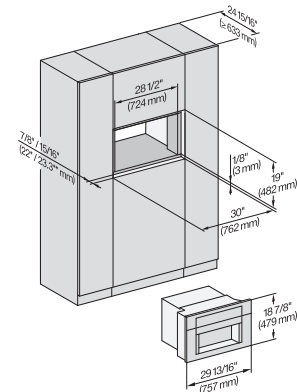

CVA7370, CVA7775, CVA7875, installation drawing, view from above, 30 Inch, Flush inset

CVA7370, CVA7775, CVA7875, installation drawing, view from above, 30 Inch, Flush inset

CVA7370, CVA7775, CVA7875, installation drawing, view from above, 30 Inch, Flush inset

CVA7370, CVA7775, CVA7875, installation drawing, view from above, 30 Inch, Flush inset

CVA7370, CVA7775, CVA7875, installation drawing, built in, 30 Inch, Flush inset

7/8" – 22* mm – Glass, 15/16" – 23.3** mm – Stainless steel

CVA7370, CVA7775, CVA7875, installation drawing, view from above, 30 Inch, Proud

CVA7370, side view, 30 Inch, Proud

7/8" – 22* mm – Glass, 15/16" – 23.3** mm – Stainless steel

CVA7775, CVA7875, side view, 30 Inch, Proud

7/8" – 22* mm – Glass, 15/16" – 23.3** mm – Stainless steel

CVA7370, CVA7775, CVA7875, installation drawing, view from above, 30 Inch, Flush

CVA7370, CVA7775, CVA7875, installation drawing, view from above, 30 Inch, Proud