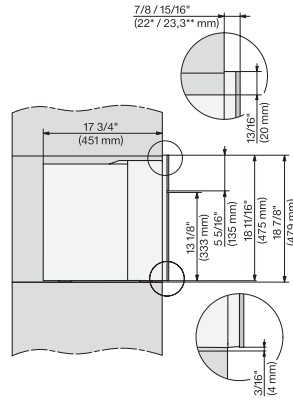

CVA7370, CVA7775, CVA7875, installation drawing, view from above, 30 Inch, Flush inset

CVA7370, CVA7775, CVA7875, installation drawing, built in, 30 Inch, Flush inset

7/8" – 22* mm – Glass, 15/16" – 23.3** mm – Stainless steel

CVA 7370

Built-in coffee machine

In a perfectly combinable design with patented CupSensor for perfect coffee.

CVA7370, installation drawing, 30 Inch, Flush insert

A – Cut-out (1 1/2" x 20" / 38 mm x 508 mm) in the bottom of the cabinet for power cord and ventilation, – Electrical and water supplies are recommended to be placed in adjacent cabinetry, Additional cabinet depth is required when placing the electrical and water supplies behind the appliance., E = Electric connection

CVA7370, CVA7775, CVA7875, installation drawing, view from above, 30 Inch, Proud

CVA7370, side view, 30 Inch, Proud

7/8" – 22* mm – Glass, 15/16" – 23.3** mm – Stainless steel

CVA7775, CVA7875, side view, 30 Inch, Proud

7/8" – 22* mm – Glass, 15/16" – 23.3** mm – Stainless steel

CVA7370, CVA7775, CVA7875, installation drawing, view from above, 30 Inch, Flush

CVA7370, CVA7775, CVA7875, installation drawing, view from above, 30 Inch, Proud