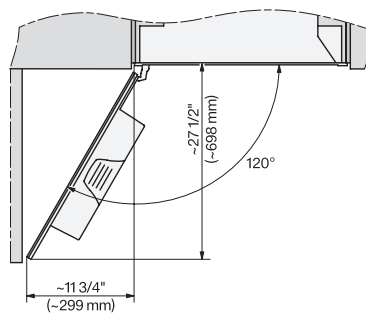

CVA 7370

Built-in coffee machine

In a perfectly combinable design with patented CupSensor for perfect coffee.

CVA7370, installation drawing, side view, 30 Inch, Flush insert

7/8" – 22* mm – Glass, 15/16" – 23.3** mm – Stainless steel

CVA7370, CVA7775, CVA7875, installation drawing, view from above, 30 Inch, Flush inset

CVA7370, CVA7775, CVA7875, installation drawing, view from above, 30 Inch, Flush inset

CVA7370, CVA7775, CVA7875, installation drawing, view from above, 30 Inch, Flush inset

CVA7370, CVA7775, CVA7875, installation drawing, view from above, 30 Inch, Flush inset

CVA7370, CVA7775, CVA7875, installation drawing, built in, 30 Inch, Flush inset

7/8" – 22* mm – Glass, 15/16" – 23.3** mm – Stainless steel

7/8" – 22* mm – Glass, 15/16" – 23.3** mm – Stainless steel

CVA7370, CVA7775, CVA7875, installation drawing, view from above, 30 Inch, Flush

CVA7370, CVA7775, CVA7875, installation drawing, view from above, 30 Inch, Proud