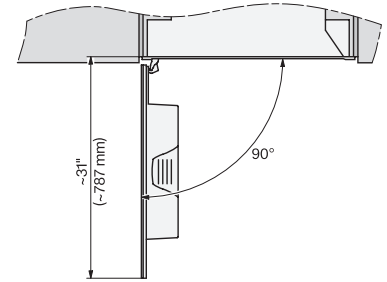

CVA 7370

Built-in coffee machine

In a perfectly combinable design with patented CupSensor for perfect coffee.

CVA7370, installation drawing, side view, 30 Inch, Flush insert

7/8" – 22* mm – Glass, 15/16" – 23.3** mm – Stainless steel

CVA7370, CVA7775, CVA7875, installation drawing, view from above, 30 Inch, Flush inset

CVA7370, CVA7775, CVA7875, installation drawing, view from above, 30 Inch, Flush inset

CVA7370, CVA7775, CVA7875, installation drawing, view from above, 30 Inch, Flush inset

CVA7370, CVA7775, CVA7875, installation drawing, view from above, 30 Inch, Flush inset

CVA7370, CVA7775, CVA7875, installation drawing, built in, 30 Inch, Flush inset

7/8" – 22* mm – Glass, 15/16" – 23.3** mm – Stainless steel

7/8" – 22* mm – Glass, 15/16" – 23.3** mm – Stainless steel

CVA7370, CVA7775, CVA7875, installation drawing, view from above, 30 Inch, Flush

CVA7370, CVA7775, CVA7875, installation drawing, view from above, 30 Inch, Proud