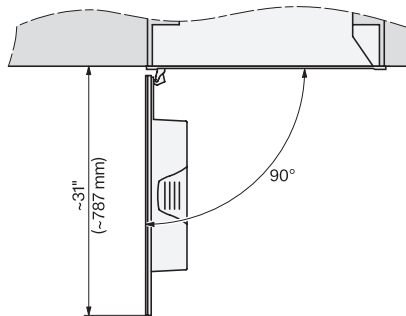

CVA7370, CVA7775, CVA7875, installation drawing, view from above, 30 Inch, Flush inset

CVA7370, CVA7775, CVA7875, installation drawing, built in, 30 Inch, Flush inset

7/8" – 22* mm – Glass, 15/16" – 23.3** mm – Stainless steel

CVA 7370

Built-in coffee machine

In a perfectly combinable design with patented CupSensor for perfect coffee.

CVA7370, installation drawing, 30 Inch, Flush insert

A – Cut-out (1 1/2" x 20" / 38 mm x 508 mm) in the bottom of the cabinet for power cord and ventilation, – Electrical and water supplies are recommended to be placed in adjacent cabinetry, Additional cabinet depth is required when placing the electrical and water supplies behind the appliance., E = Electric connection

CVA7370, CVA7775, CVA7875, installation drawing, view from above, 30 Inch, Proud

CVA7370, side view, 30 Inch, Proud

7/8" – 22* mm – Glass, 15/16" – 23.3** mm – Stainless steel

CVA7775, CVA7875, side view, 30 Inch, Proud

7/8" – 22* mm – Glass, 15/16" – 23.3** mm – Stainless steel

CVA7370, CVA7775, CVA7875, installation drawing, view from above, 30 Inch, Flush

CVA7370, CVA7775, CVA7875, installation drawing, view from above, 30 Inch, Proud