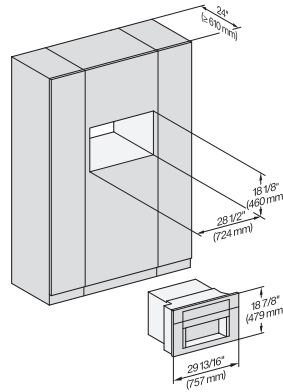

CVA7370, CVA7775, CVA7875, installation drawing, view from above, 30 Inch, Flush

CVA7370, CVA7775, CVA7875, installation drawing, view from above, 30 Inch, Proud

CVA7370, CVA7775, CVA7875, installation drawing, built in, 30 Inch, Proud