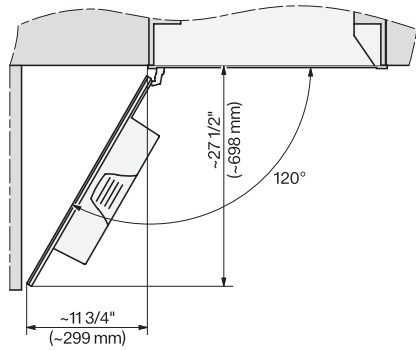

CVA 7370

Built-in coffee machine

In a perfectly combinable design with patented CupSensor for perfect coffee.