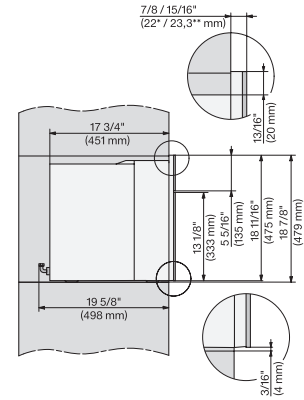

CVA7370, CVA7775, CVA7875, installation drawing, view from above, 30 Inch, Flush inset

CVA7370, CVA7775, CVA7875, installation drawing, built in, 30 Inch, Flush inset

7/8" – 22* mm – Glass, 15/16" – 23.3** mm – Stainless steel

CVA 7370

Built-in coffee machine

In a perfectly combinable design with patented CupSensor for perfect coffee.

CVA7370, installation drawing, 30 Inch, Flush insert

A – Cut-out (1 1/2" x 20" / 38 mm x 508 mm) in the bottom of the cabinet for power cord and ventilation, – Electrical and water supplies are recommended to be placed in adjacent cabinetry, Additional cabinet depth is required when placing the electrical and water supplies behind the appliance., E = Electric connection

CVA7370, CVA7775, CVA7875, installation drawing, view from above, 30 Inch, Proud

CVA7370, side view, 30 Inch, Proud

7/8" – 22* mm – Glass, 15/16" – 23.3** mm – Stainless steel

CVA7775, CVA7875, side view, 30 Inch, Proud

7/8" – 22* mm – Glass, 15/16" – 23.3** mm – Stainless steel

CVA7370, CVA7775, CVA7875, installation drawing, view from above, 30 Inch, Flush

CVA7370, CVA7775, CVA7875, installation drawing, view from above, 30 Inch, Proud