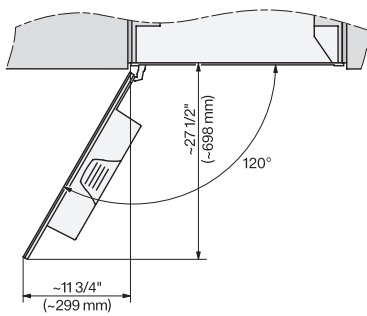

CVA 7370

Built-in coffee machine

In a perfectly combinable design with patented CupSensor for perfect coffee.

CVA7370, installation drawing, side view, 30 Inch, Flush insert

7/8" – 22* mm – Glass, 15/16" – 23.3** mm – Stainless steel

CVA7370, CVA7775, CVA7875, installation drawing, view from above, 30 Inch, Flush inset

CVA7370, CVA7775, CVA7875, installation drawing, view from above, 30 Inch, Flush inset

CVA7370, CVA7775, CVA7875, installation drawing, view from above, 30 Inch, Flush inset

CVA7370, CVA7775, CVA7875, installation drawing, view from above, 30 Inch, Flush inset

CVA7370, CVA7775, CVA7875, installation drawing, built in, 30 Inch, Flush inset

7/8" – 22* mm – Glass, 15/16" – 23.3** mm – Stainless steel

7/8" – 22* mm – Glass, 15/16" – 23.3** mm – Stainless steel

CVA7370, CVA7775, CVA7875, installation drawing, view from above, 30 Inch, Flush

CVA7370, CVA7775, CVA7875, installation drawing, view from above, 30 Inch, Proud