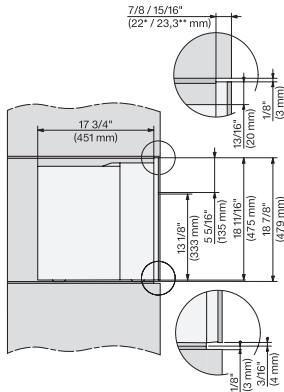

CVA 7370

Built-in coffee machine

In a perfectly combinable design with patented CupSensor for perfect coffee.

CVA7370, installation drawing, side view, 30 Inch, Flush insert

7/8" – 22* mm – Glass, 15/16" – 23.3** mm – Stainless steel