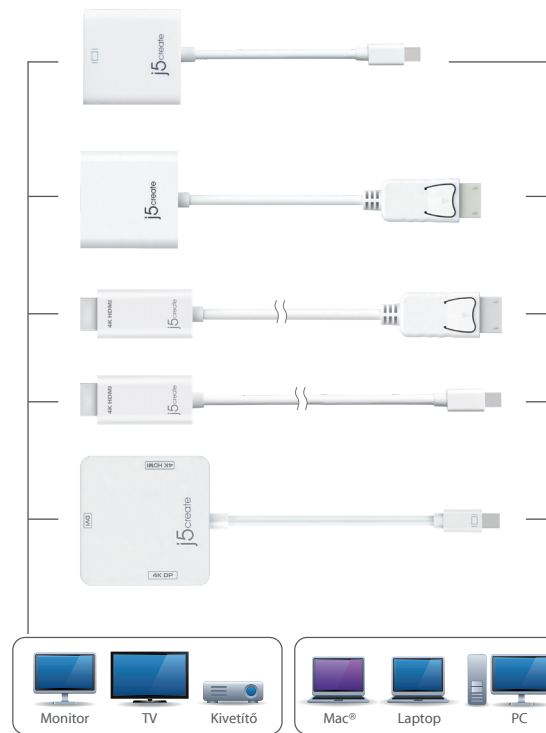

LIMITED WARRANTY

LIMITATION OF WARRANTY

STOP!

TECHNICAL SUPPORT

Customer Service : **888-988-0488**

Technical Support : **888-689-4088**

Email : **service@jscrate.com**

Service Hours : **Mon. - Fri. 10:00 - 18:00 E.S.T**

TECHNICAL SUPPORT
Numero gratuit :
+1-888-988-0488
Heures d'ouverture :
lun.-ven. 10:00 – 18:00 U.S.A.-E.S.T
Email : service@jscrate.com