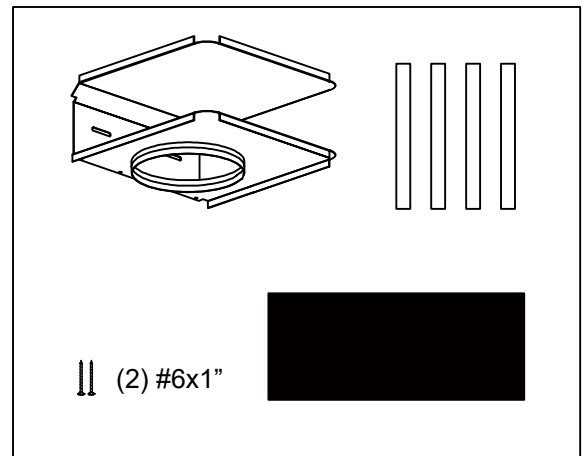

INCLUDED MATERIALS