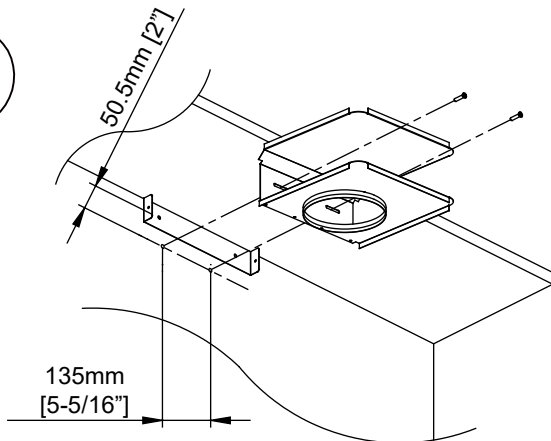

BRC-0106

For use with models: BMI-ExxDG

Place charcoal filter on back side of grease filter. Place filter brackets over charcoal filter and secure in place by tucking each end of bracket under the filter frame. Reinstall filter.

INCLUDED MATERIALS

1

2